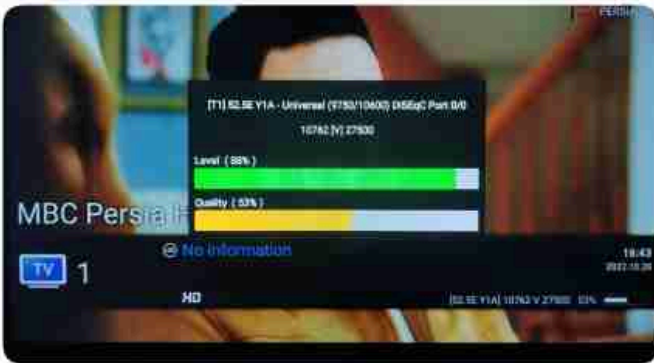

iran / boshehr : 04:50pm

GMT : 01:20pm

dubai : 05:20pm