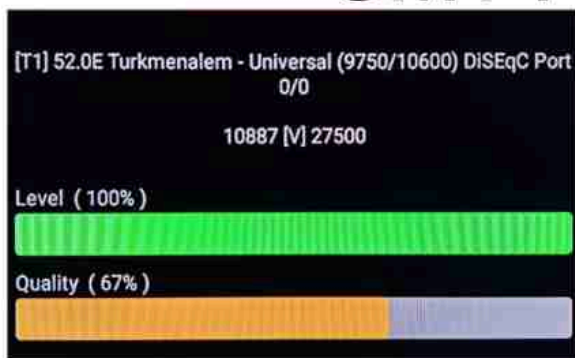

Iran/Shiraz: 01 am

GMT : 09:30pm

Dubai : 01:30am