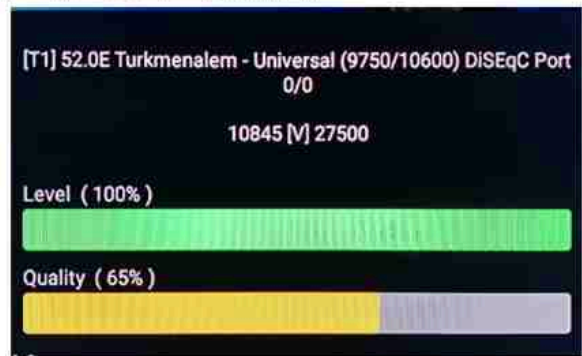

Iran/Shiraz: 01 am

GMT : 09:30pm

Dubai : 01:30am