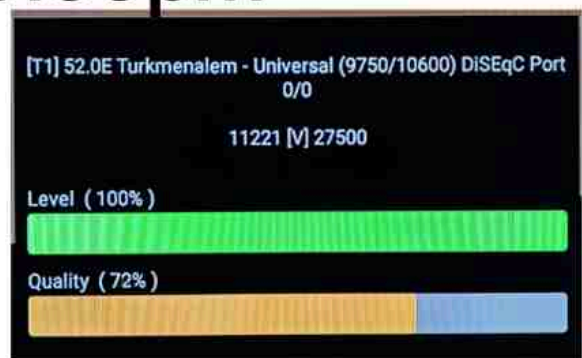

Iran/Shiraz: 01 am

GMT : 09:30pm

Dubai : 01:30am