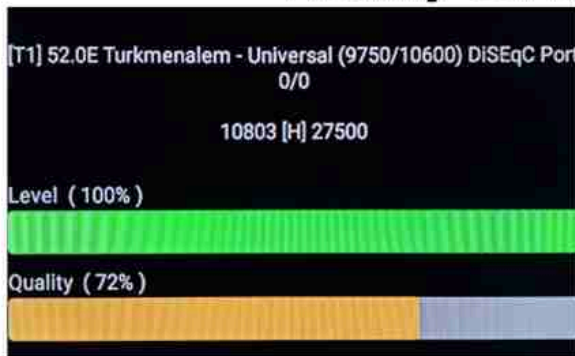

Iran/Shiraz: 01 am

GMT : 09:30pm

Dubai : 01:30am