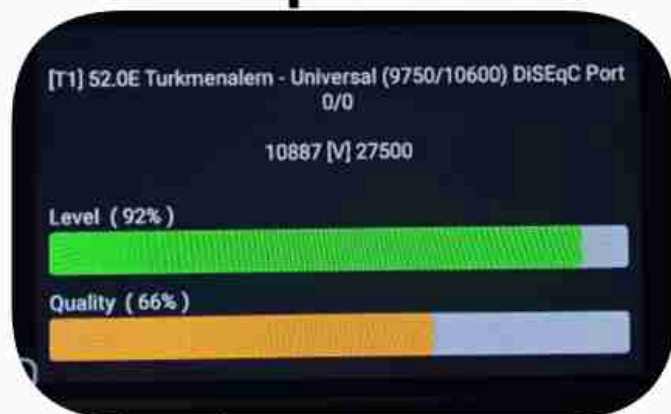

**Iran / Bushehr : 05:45pm**

**GMT : 02:15pm**

**Dubai : 06:15pm**