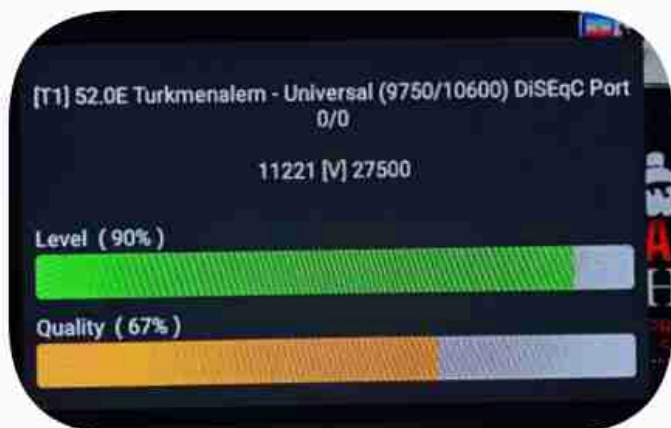

**Iran / Bushehr : 05:45pm**

**GMT : 02:15pm**

**Dubai : 06:15pm**