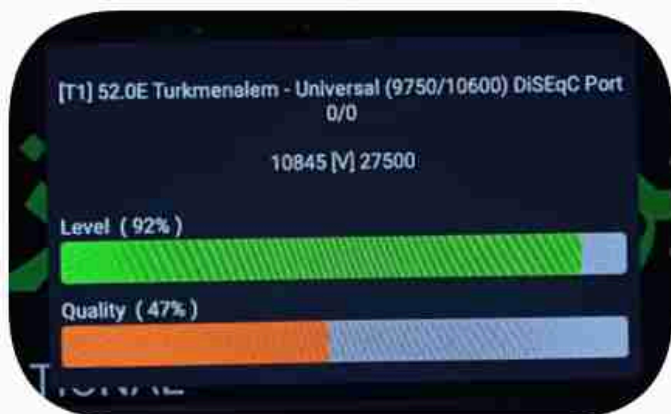

**Iran / Bushehr : 05:45pm**

**GMT : 02:15pm**

**Dubai : 06:15pm**