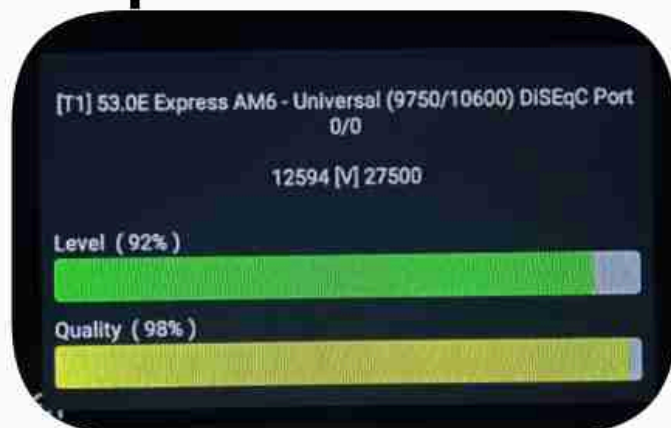

**Iran / Bushehr : 05:45pm**

**GMT : 02:15pm**

**Dubai : 06:15pm**