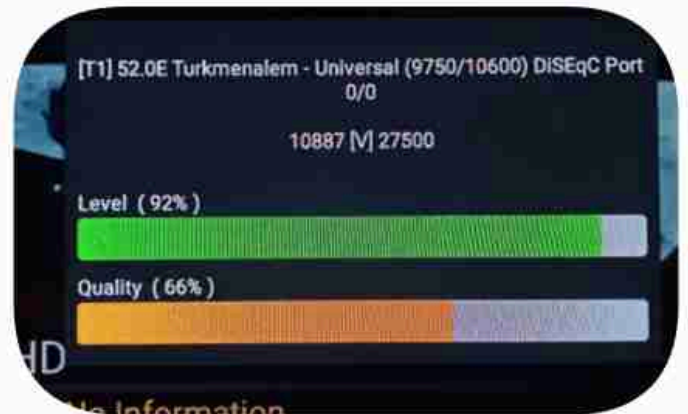

**Iran / Bushehr : 05:35pm**

**GMT : 02:05pm**

**Dubai : 06:05pm**