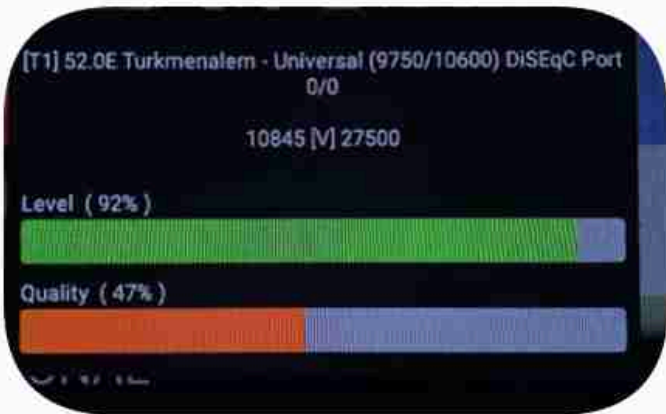

**Iran / Bushehr : 05:35pm**

**GMT : 02:05pm**

**Dubai : 06:05pm**