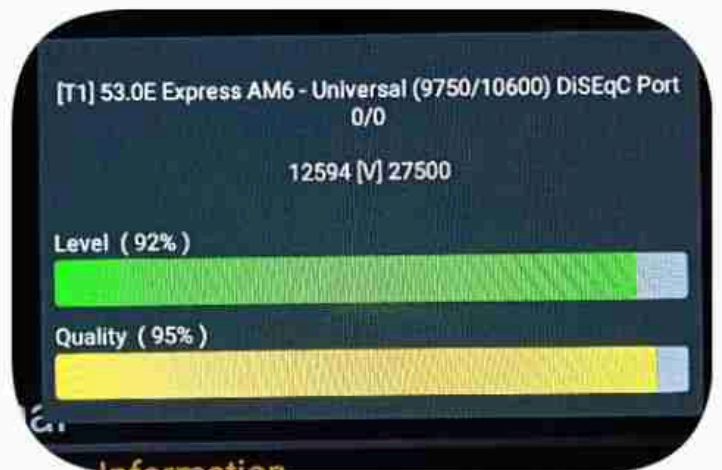

Iran / Bushehr : 01:30pm

GMT : 10:00am

Dubai : 02:00pm