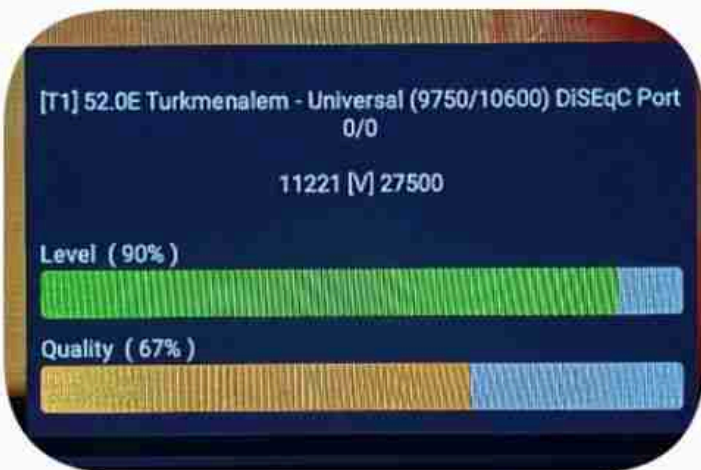

Iran / Bushehr : 01:30pm

GMT : 10:00am

Dubai : 02:00pm