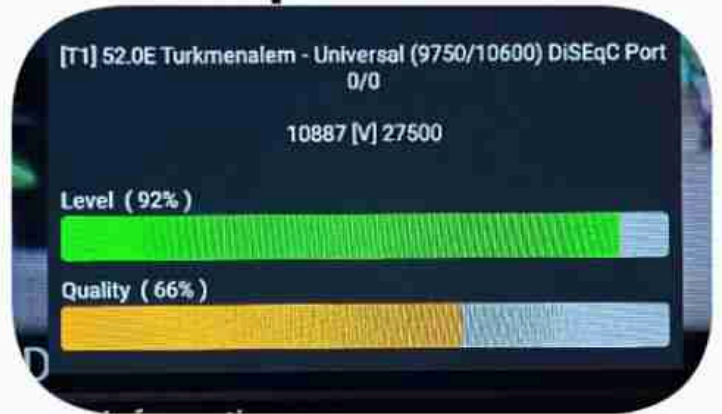

Iran / Bushehr : 01:30pm

GMT : 10:00am

Dubai : 02:00pm