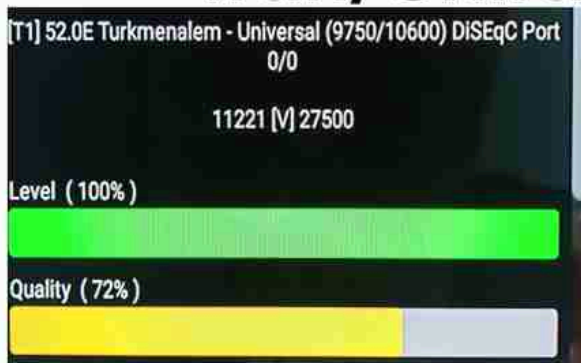

Iran/Shiraz : 01:30am

GMT : 10pm

Dubai : 02am