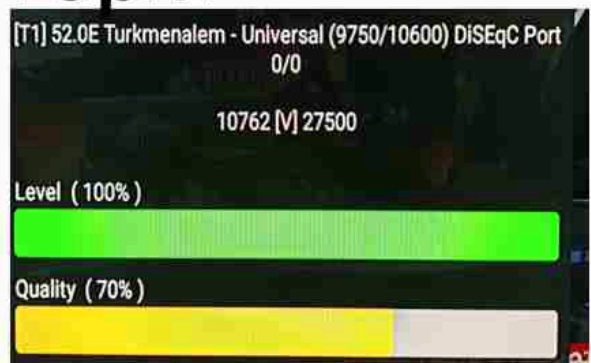

Iran/Shiraz : 01:30am

GMT : 10pm

Dubai : 02am