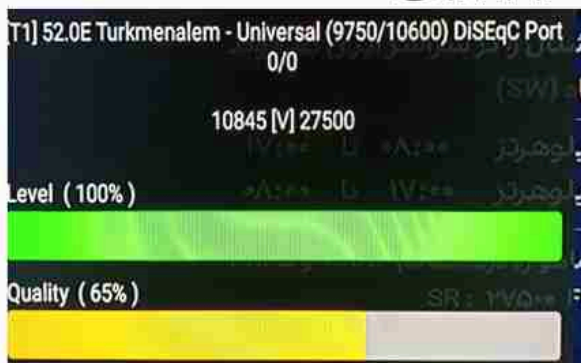

Iran/Shiraz : 01:30am

GMT : 10pm

Dubai : 02am