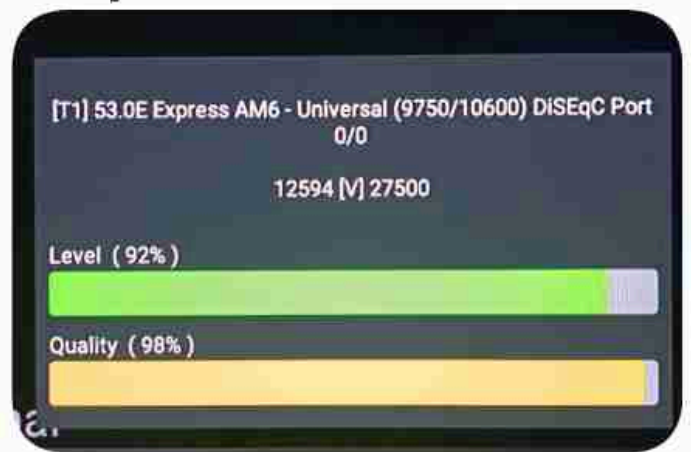

**Iran / Bushehr : 05:45pm**

**GMT : 02:15pm**

**Dubai : 06:15pm**