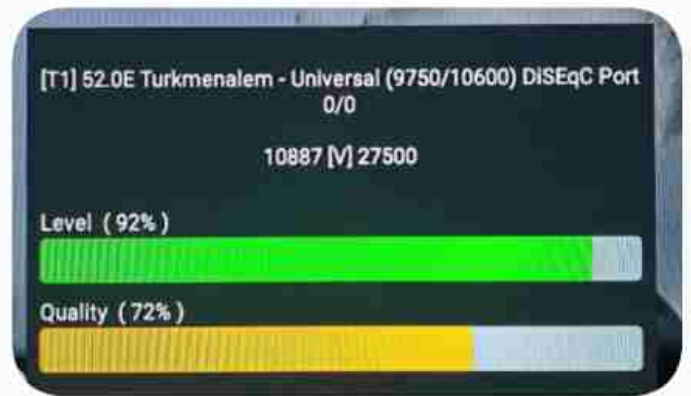

**Iran / Bushehr : 05:45pm**

**GMT : 02:15pm**

**Dubai : 06:15pm**