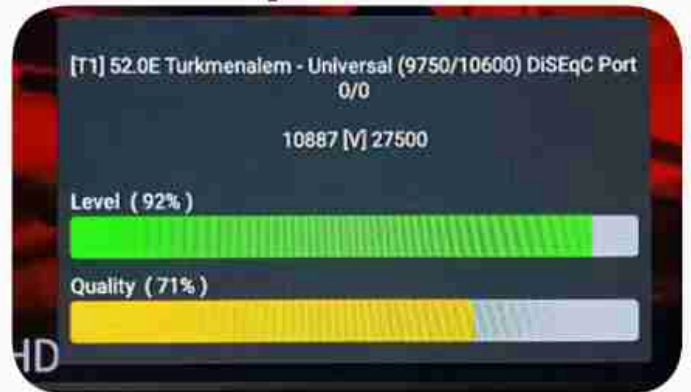

**Iran / Bushehr : 02:30pm**

**GMT : 11:00am**

**Dubai : 03:00pm**