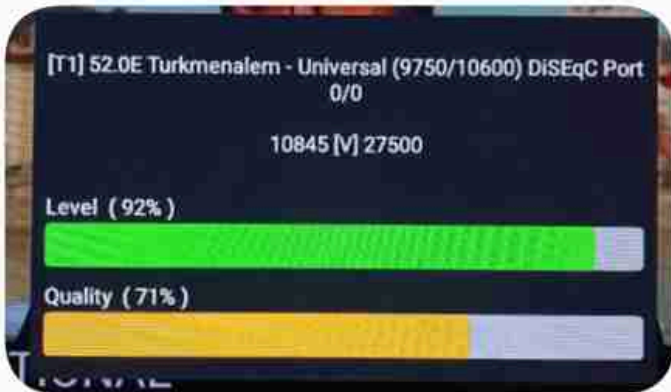

**Iran / Bushehr : 02:30pm**

**GMT : 11:00am**

**Dubai : 03:00pm**