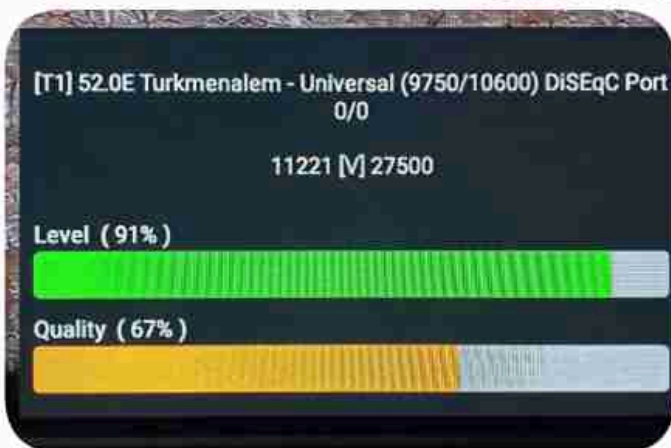

**Iran / Bushehr : 02:30pm**

**GMT : 11:00am**

**Dubai : 03:00pm**