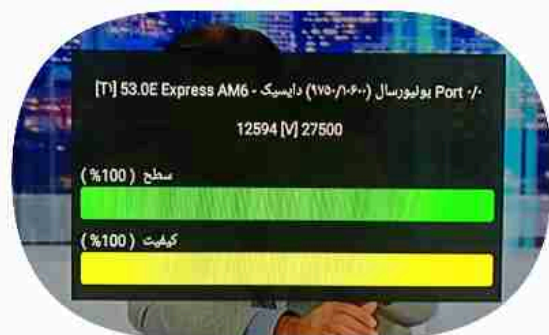

Iran/Shiraz : 01:00am

GMT : 09:30pm

Dubai : 01:30am