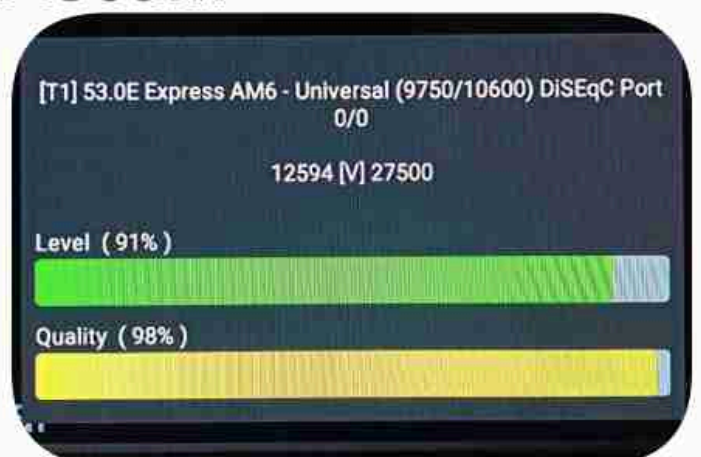

Iran / Bushehr : 10:30am

GMT : 07:00am

Dubai : 11:00am