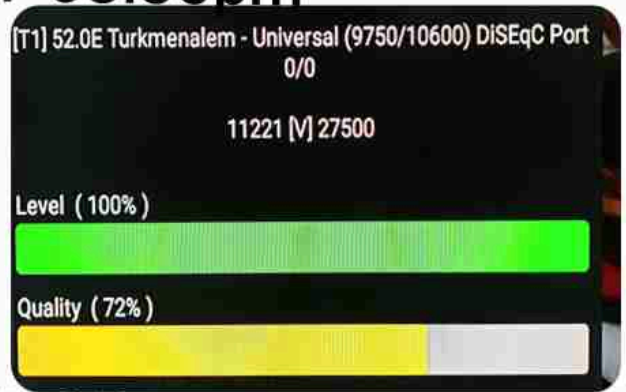

**Iran/Shiraz : 08:35pm**

**GMT : 05:05pm**

**Dubai : 09:05pm**