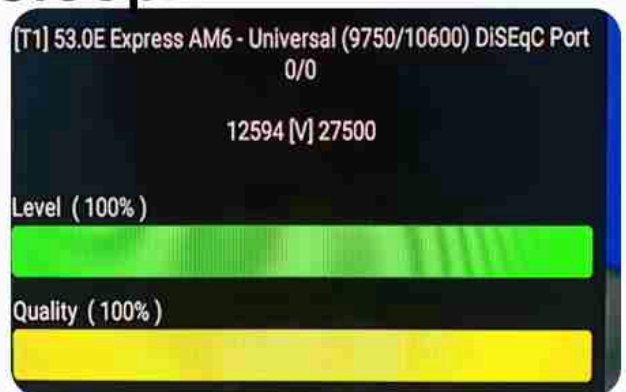

**Iran/Shiraz : 08:35pm**

**GMT : 05:05pm**

**Dubai : 09:05pm**