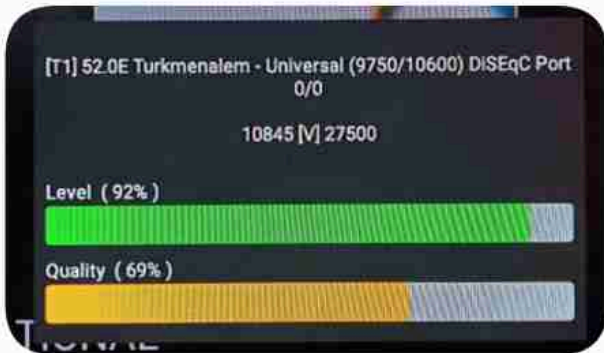

Iran / Bushehr : 11:00am

GMT : 07:30am

Dubai : 11:30am