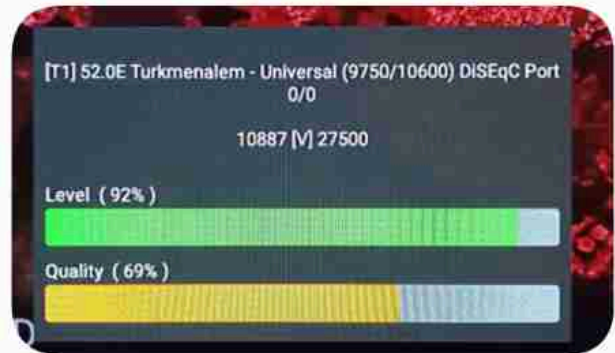

Iran / Bushehr : 11:00am

GMT : 07:30am

Dubai : 11:30am