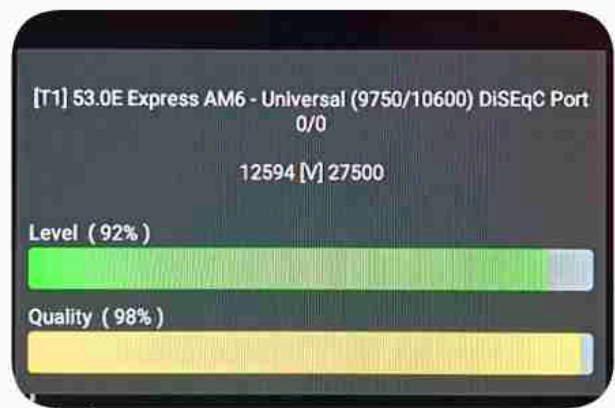

Iran / Bushehr : 11:00am

GMT : 07:30am

Dubai : 11:30am