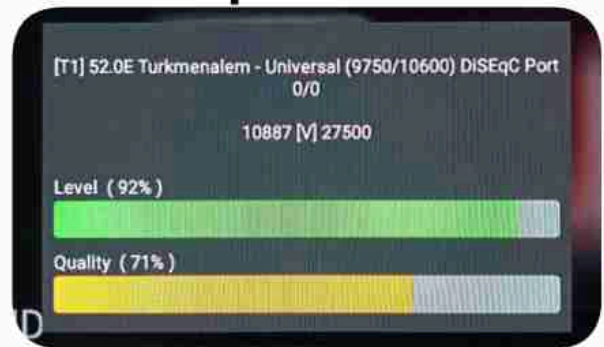

Iran / Bushehr : 01:45pm

GMT : 10:15am

Dubai : 02:15pm