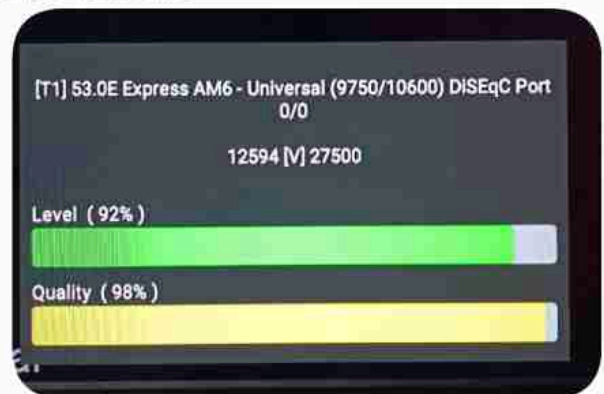

Iran / Bushehr : 01:45pm

GMT : 10:15am

Dubai : 02:15pm