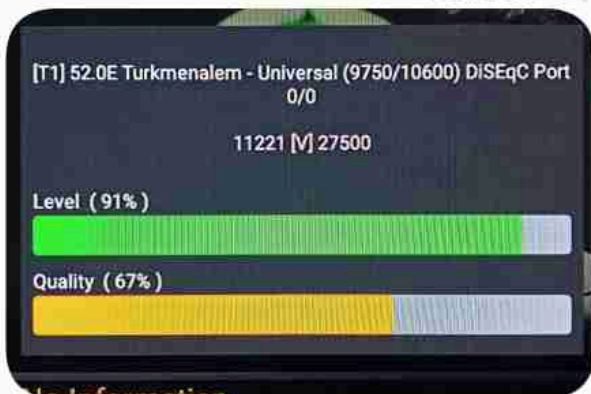

Iran / Bushehr : 01:45pm

GMT : 10:15am

Dubai : 02:15pm