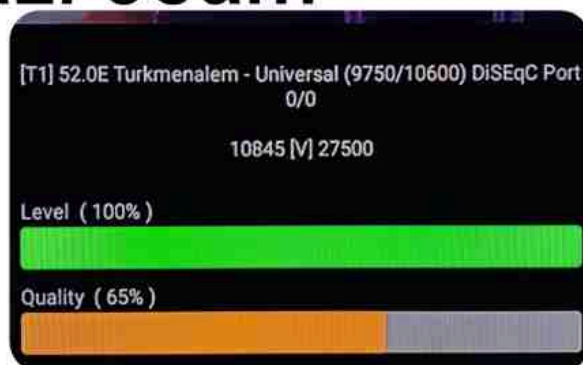

Iran/Shiraz: 05am

GMT : 01:30am

Dubai : 05:30am