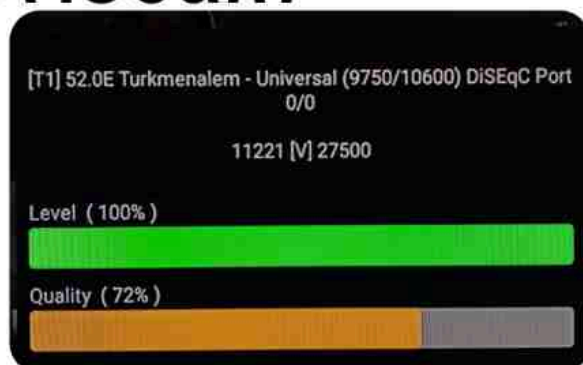

Iran/Shiraz: 05am

GMT : 01:30am

Dubai : 05:30am