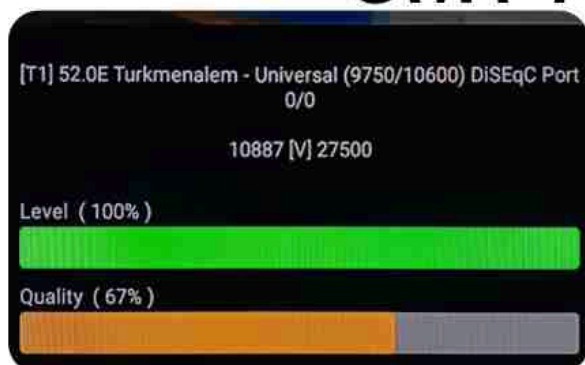

Iran/Shiraz: 05am

GMT : 01:30am

Dubai : 05:30am