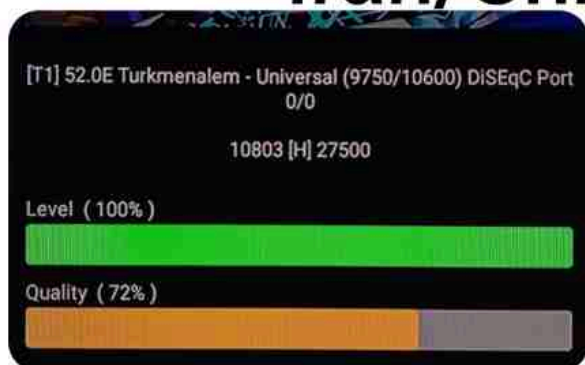

Iran/Shiraz: 05am

GMT : 01:30am

Dubai : 05:30am