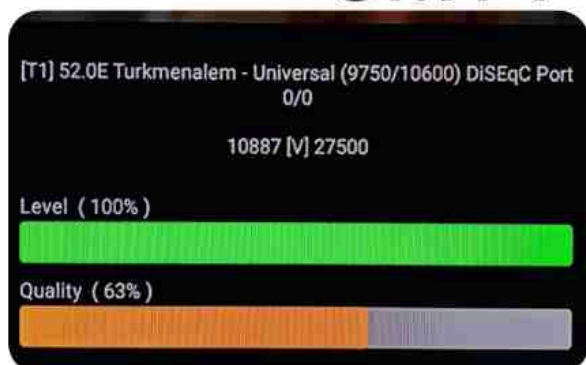

Iran/Shiraz: 01 am

GMT : 09:30pm

Dubai : 01:30am