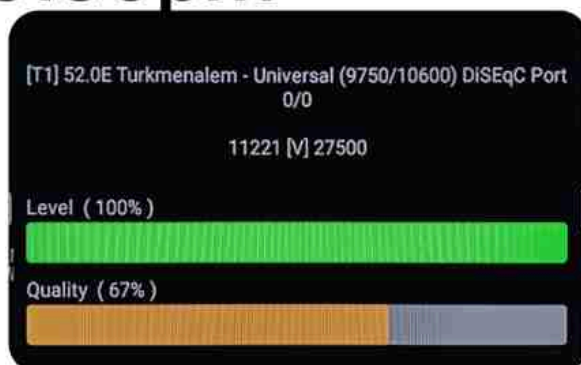

Iran/Shiraz: 01 am

GMT : 09:30pm

Dubai : 01:30am