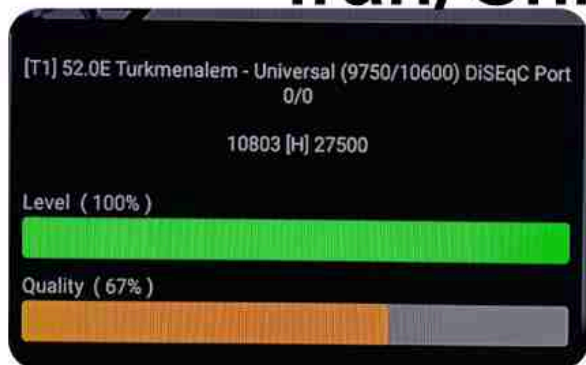

Iran/Shiraz: 01 am

GMT : 09:30pm

Dubai : 01:30am