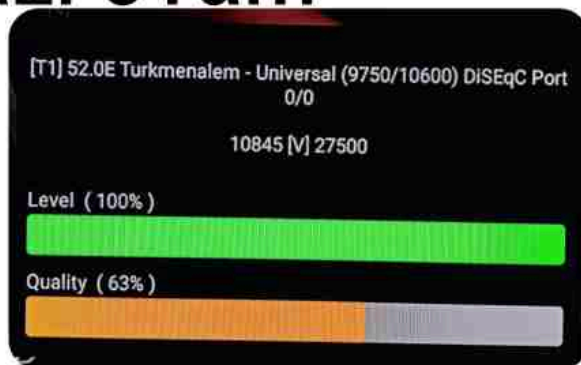

Iran/Shiraz: 01 am

GMT : 09:30pm

Dubai : 01:30am