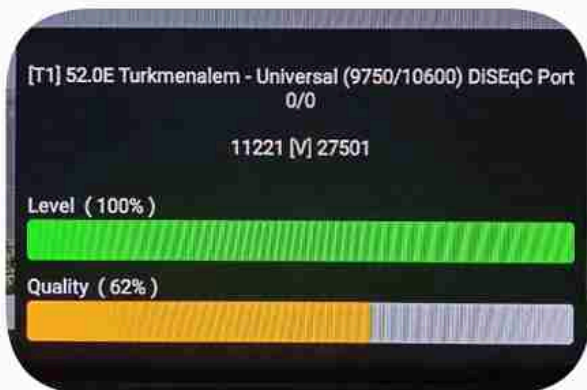

Iran / Bushehr : 07:00pm

GMT : 03:30pm

Dubai : 07:30pm