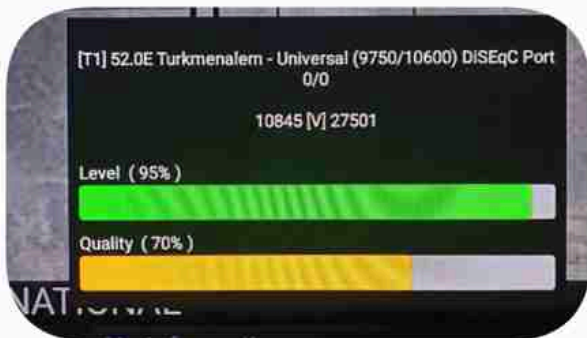

Iran / Bushehr : 07:00pm

GMT : 03:30pm

Dubai : 07:30pm