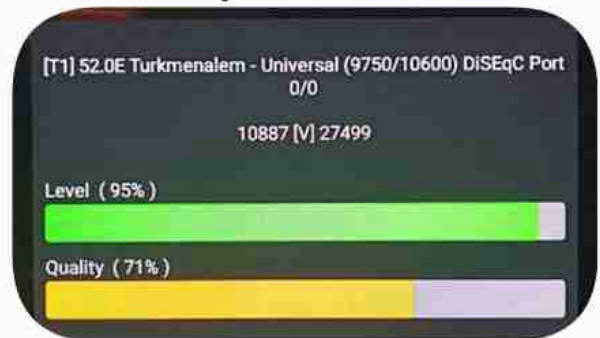

Iran / Bushehr : 07:00pm

GMT : 03:30pm

Dubai : 07:30pm