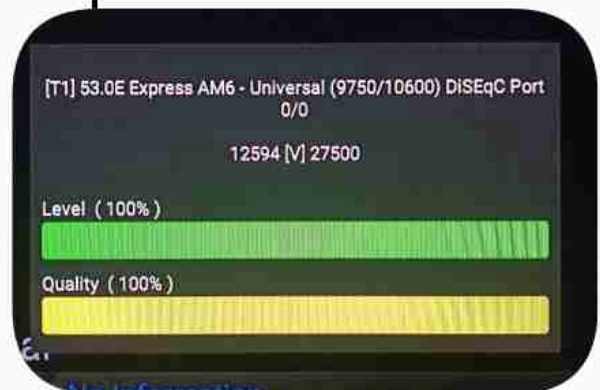

Iran / Bushehr : 07:00pm

GMT : 03:30pm

Dubai : 07:30pm