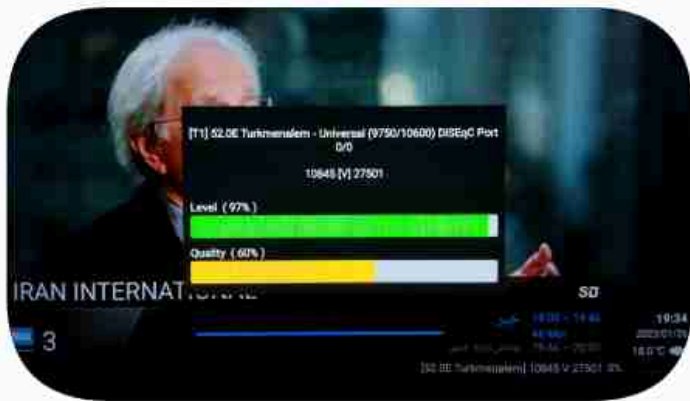

Iran / Bushehr : 07:30pm

GMT : 04:00pm

Dubai : 08:00pm