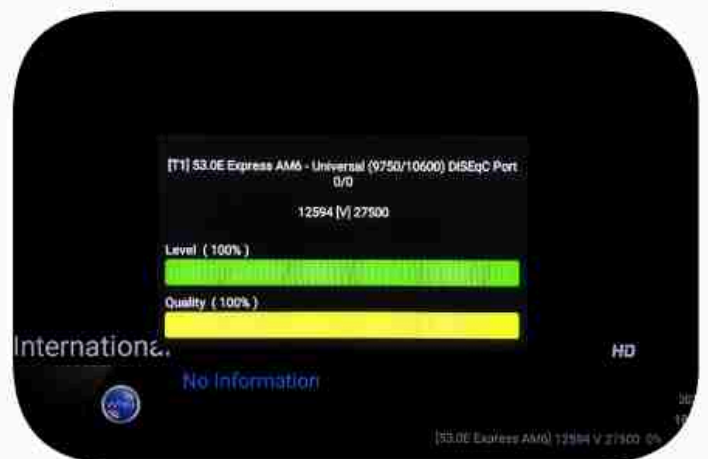

Iran / Bushehr : 07:30pm

GMT : 04:00pm

Dubai : 08:00pm