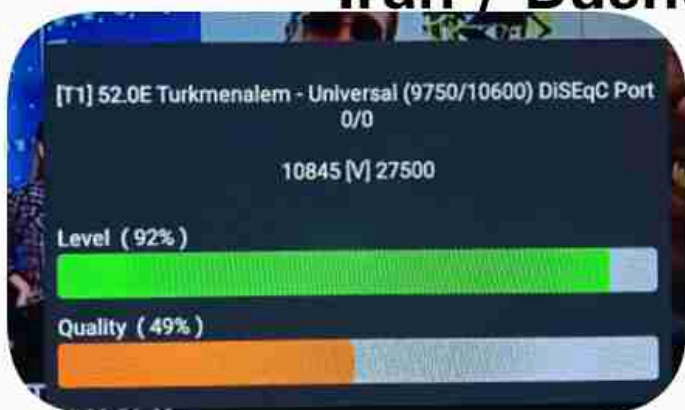

Iran / Bushehr : 01:00pm

GMT : 09:30am

Dubai : 01:30pm