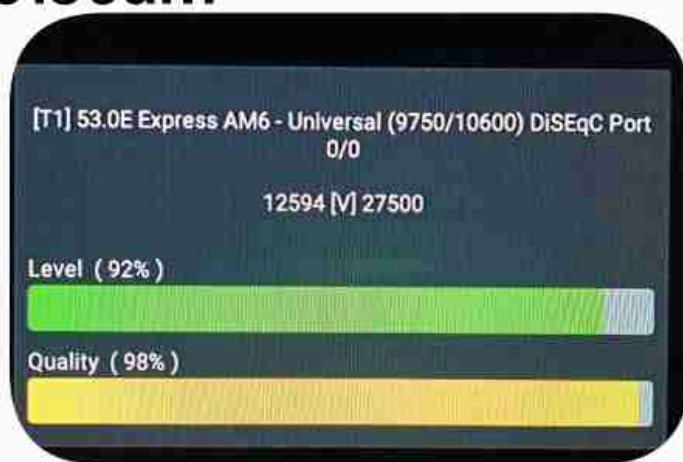

Iran / Bushehr : 01:00pm

GMT : 09:30am

Dubai : 01:30pm