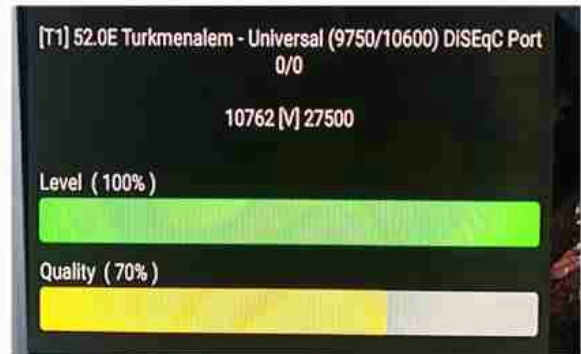

Iran / Shiraz : 02am

GMT : 10:30pm

Dubai : 02:30am