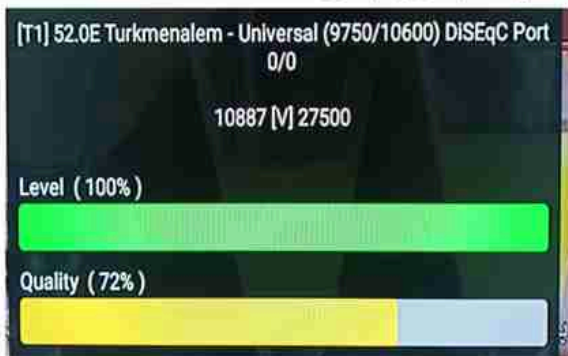

Iran / Shiraz : 02am

GMT : 10:30pm

Dubai : 02:30am