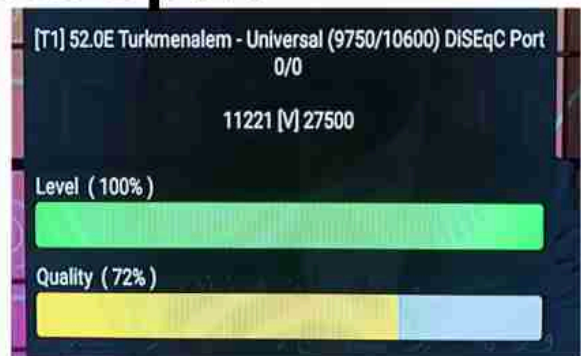

Iran / Shiraz : 02am

GMT : 10:30pm

Dubai : 02:30am