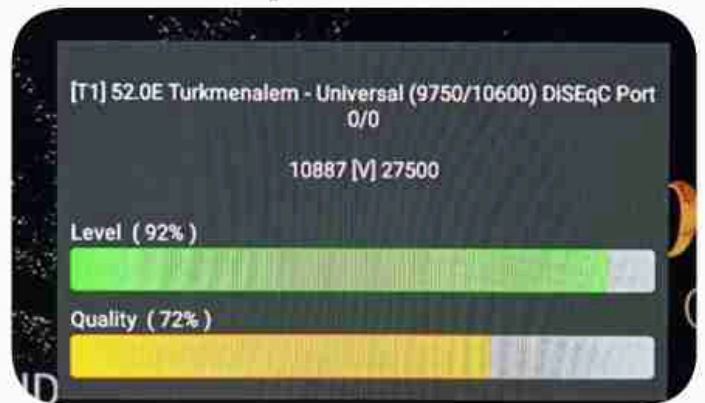

**Iran / Bushehr : 05:30pm**

**GMT : 02:00pm**

**Dubai : 06:00pm**