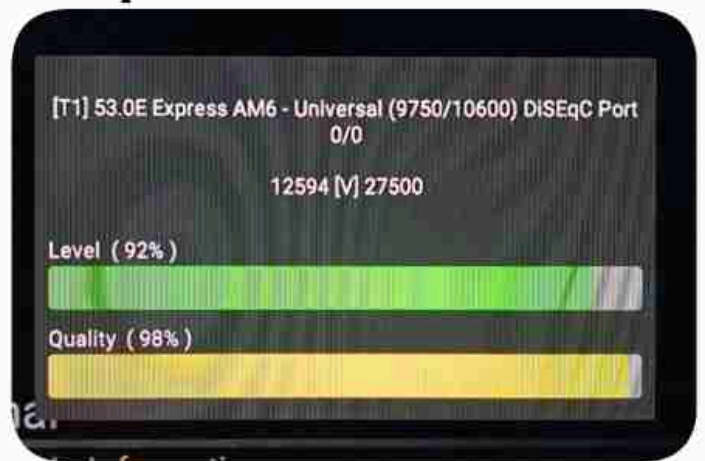

**Iran / Bushehr : 05:30pm**

**GMT : 02:00pm**

**Dubai : 06:00pm**