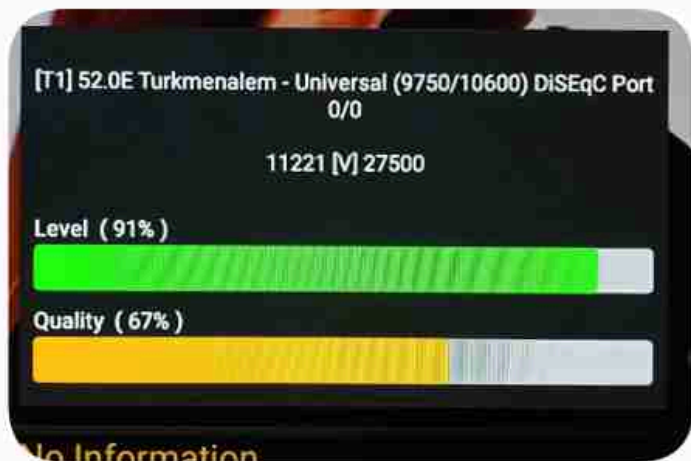

**Iran / Bushehr : 05:30pm**

**GMT : 02:00pm**

**Dubai : 06:00pm**