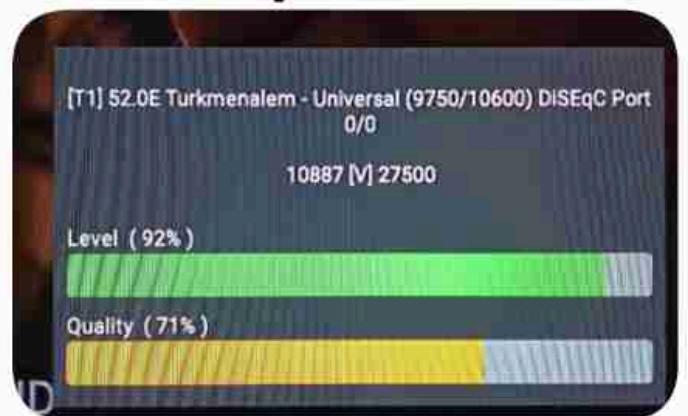

**Iran / Bushehr : 02:30pm**

**GMT : 11:00am**

**Dubai : 03:00pm**