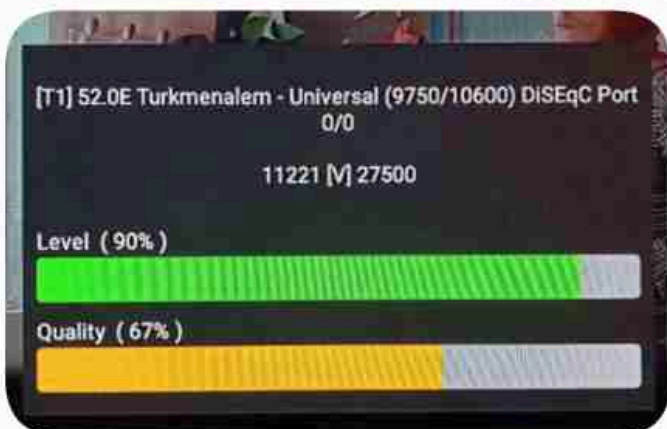

**Iran / Bushehr : 02:30pm**

**GMT : 11:00am**

**Dubai : 03:00pm**