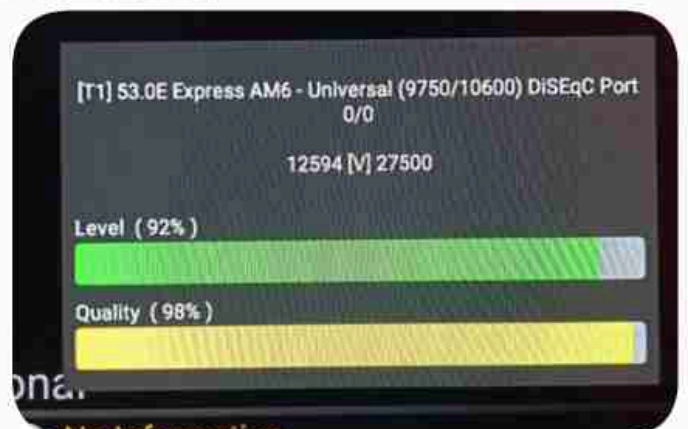

**Iran / Bushehr : 02:30pm**

**GMT : 11:00am**

**Dubai : 03:00pm**