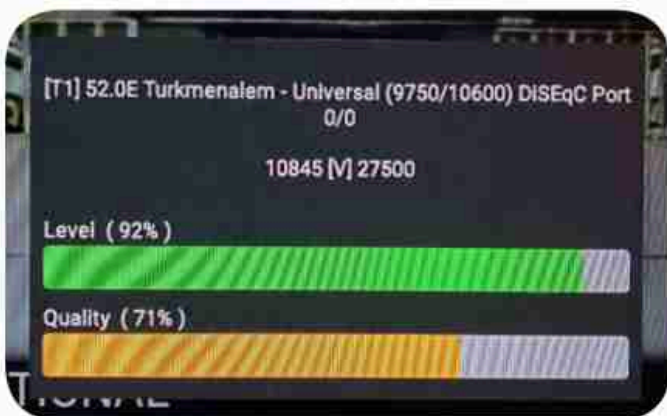

**Iran / Bushehr : 02:30pm**

**GMT : 11:00am**

**Dubai : 03:00pm**