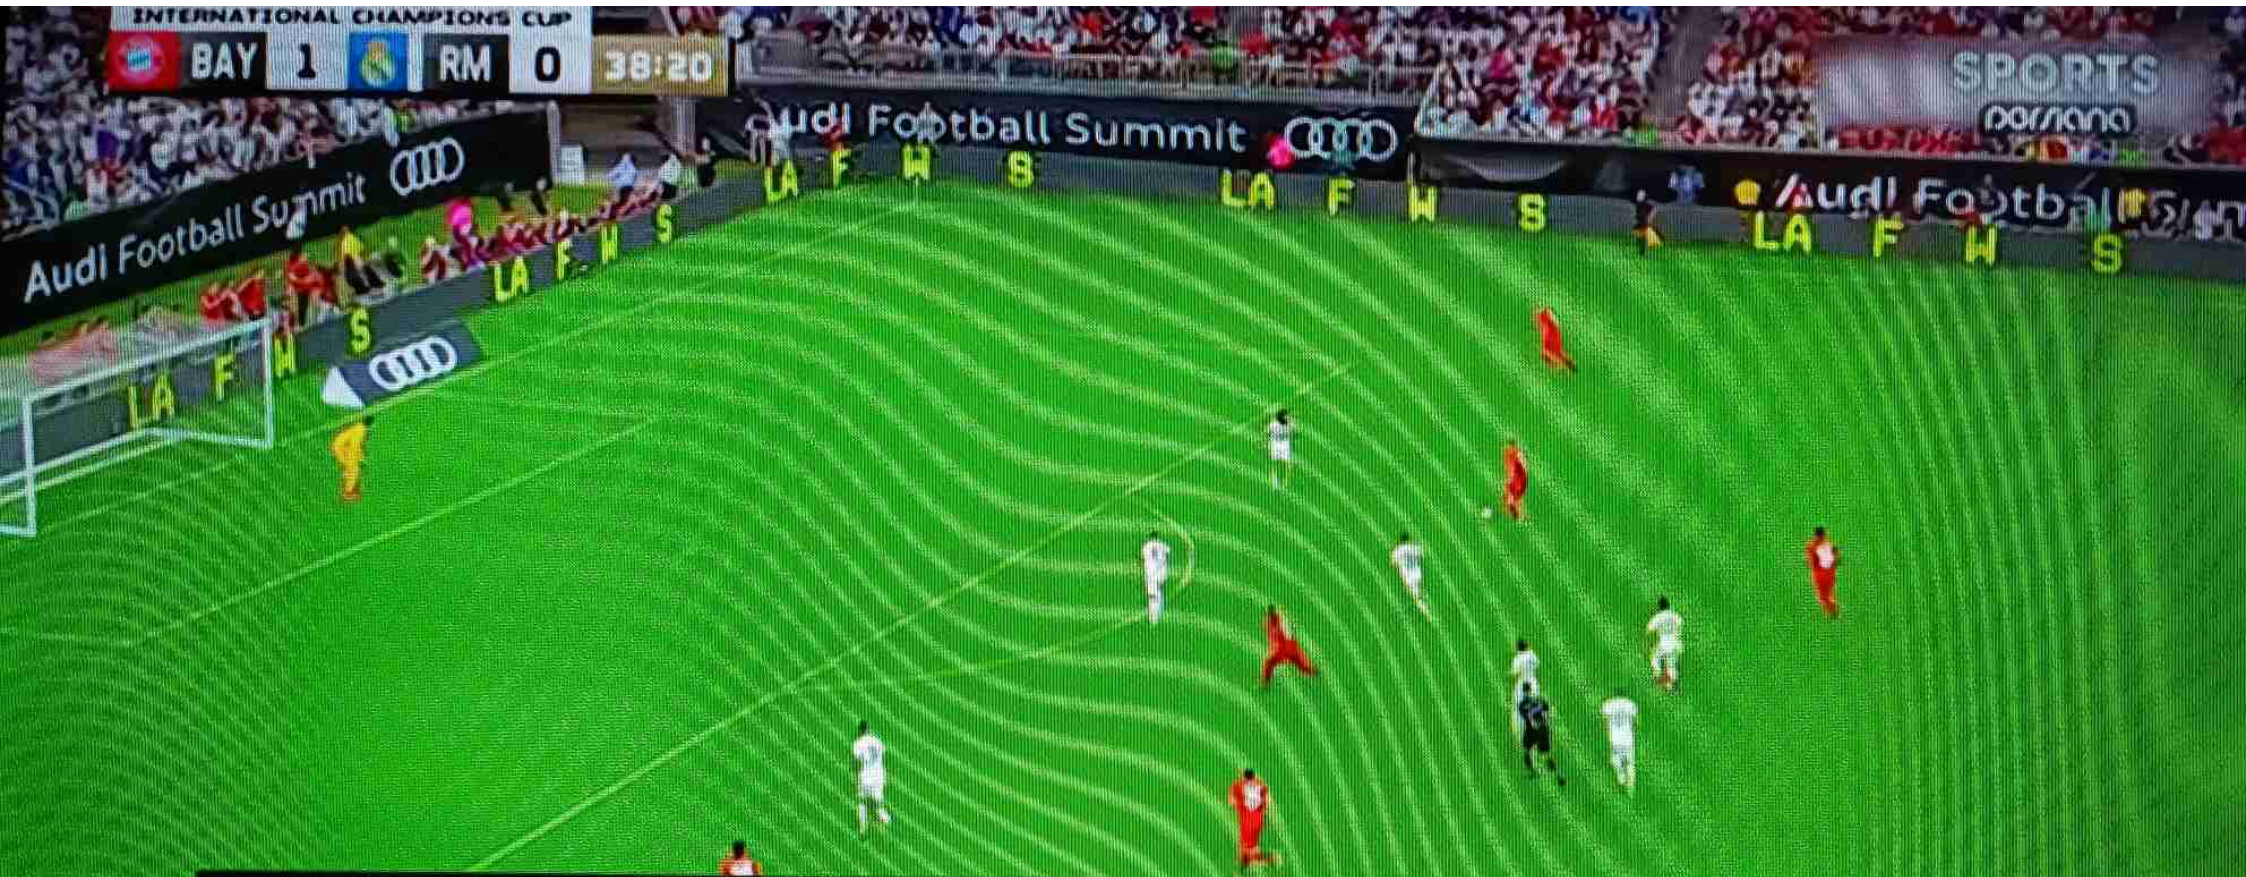

Icons: Signal strength, TKT, Refresh, EPG, Home, HD

00006 Persiana Sports

Turkmen_mona 10804 , H , 27500 DVB-S

720*576 16:9 2.75 Mbps MPEG2 WNS