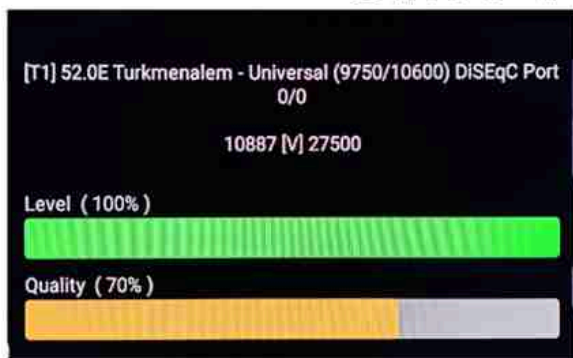

Iran/Shiraz: 01 am

GMT : 09:30pm

Dubai : 01:30am