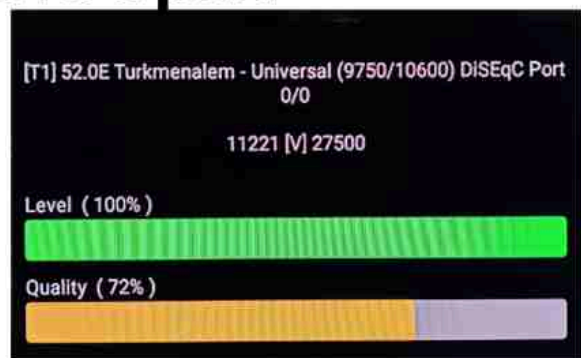

Iran/Shiraz: 01 am

GMT : 09:30pm

Dubai : 01:30am