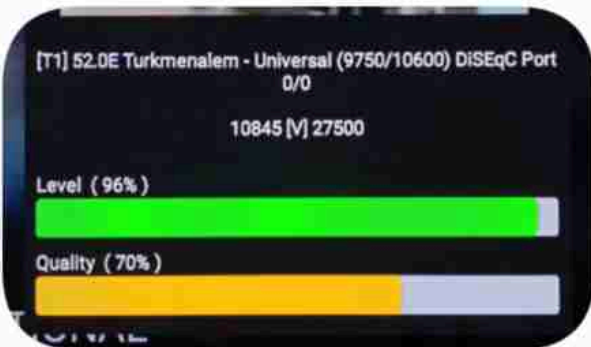

Iran / Bushehr : 06:00pm

GMT : 02:30pm

Dubai : 06:30pm