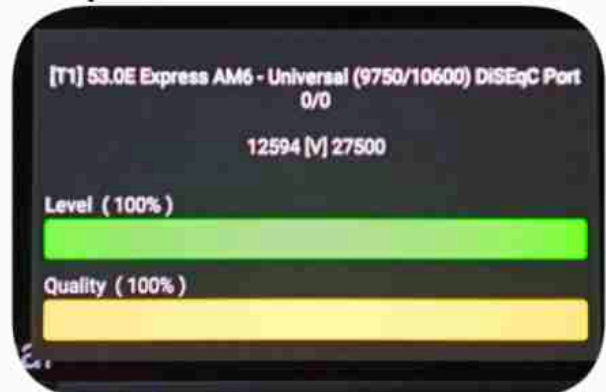

Iran / Bushehr : 06:00pm

GMT : 02:30pm

Dubai : 06:30pm