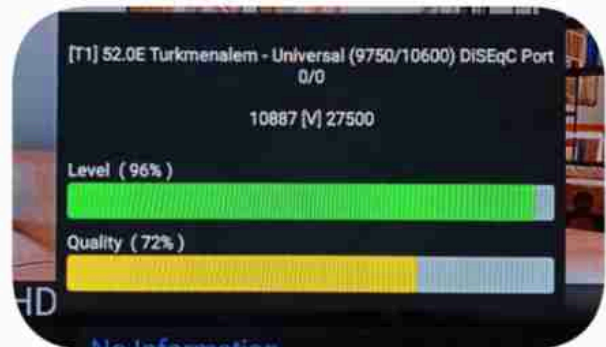

Iran / Bushehr : 06:00pm

GMT : 02:30pm

Dubai : 06:30pm