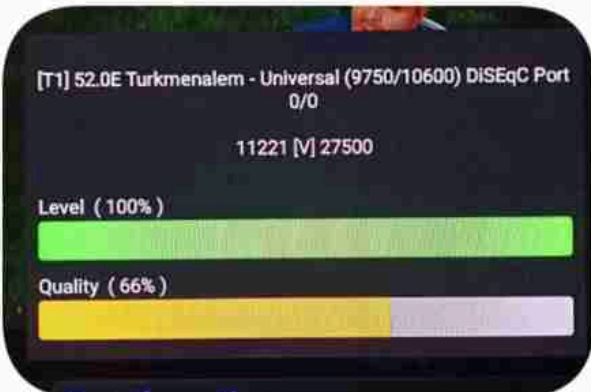

Iran / Bushehr : 06:00pm

GMT : 02:30pm

Dubai : 06:30pm