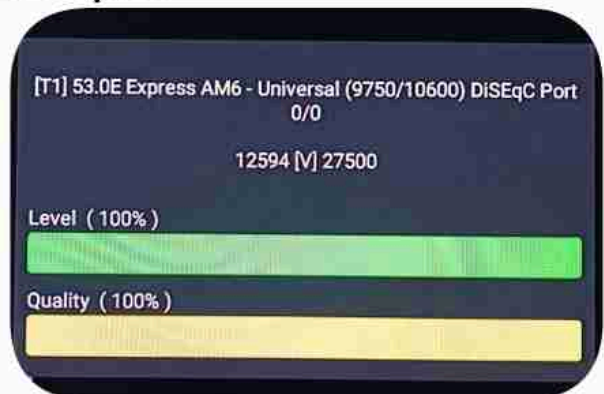

Iran / Bushehr : 04:00pm

GMT : 12:30pm

Dubai : 04:30pm