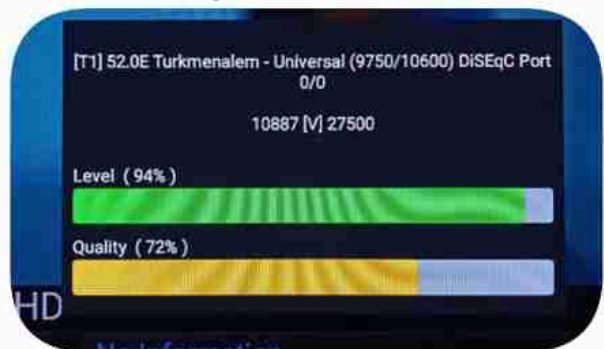

Iran / Bushehr : 04:00pm

GMT : 12:30pm

Dubai : 04:30pm