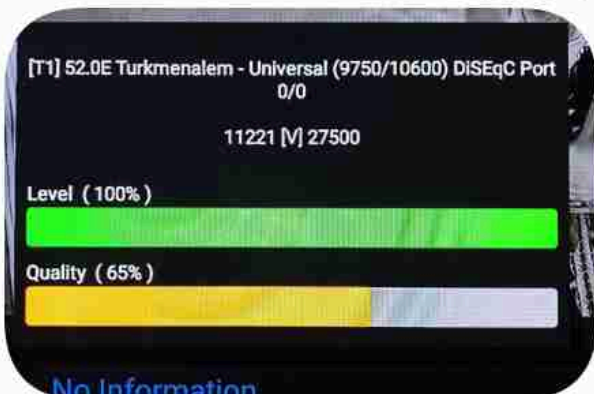

Iran / Bushehr : 04:00pm

GMT : 12:30pm

Dubai : 04:30pm