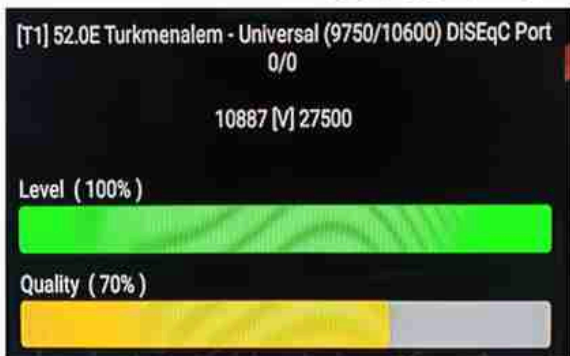

Iran / Shiraz : 01am

GMT : 09:30pm

Dubai : 01:30am