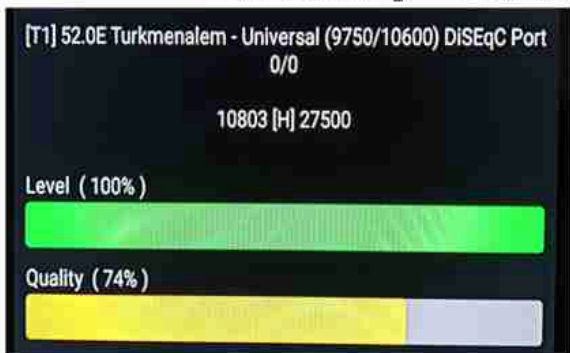

Iran / Shiraz : 01am

GMT : 09:30pm

Dubai : 01:30am