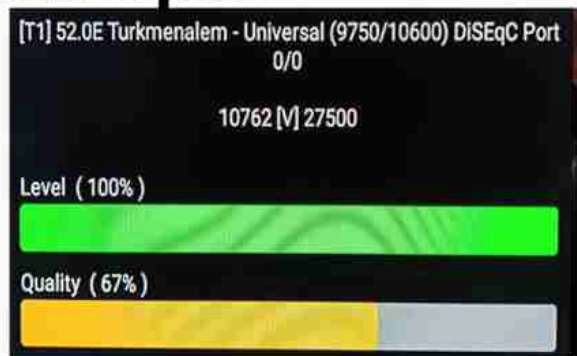

Iran / Shiraz : 01am

GMT : 09:30pm

Dubai : 01:30am