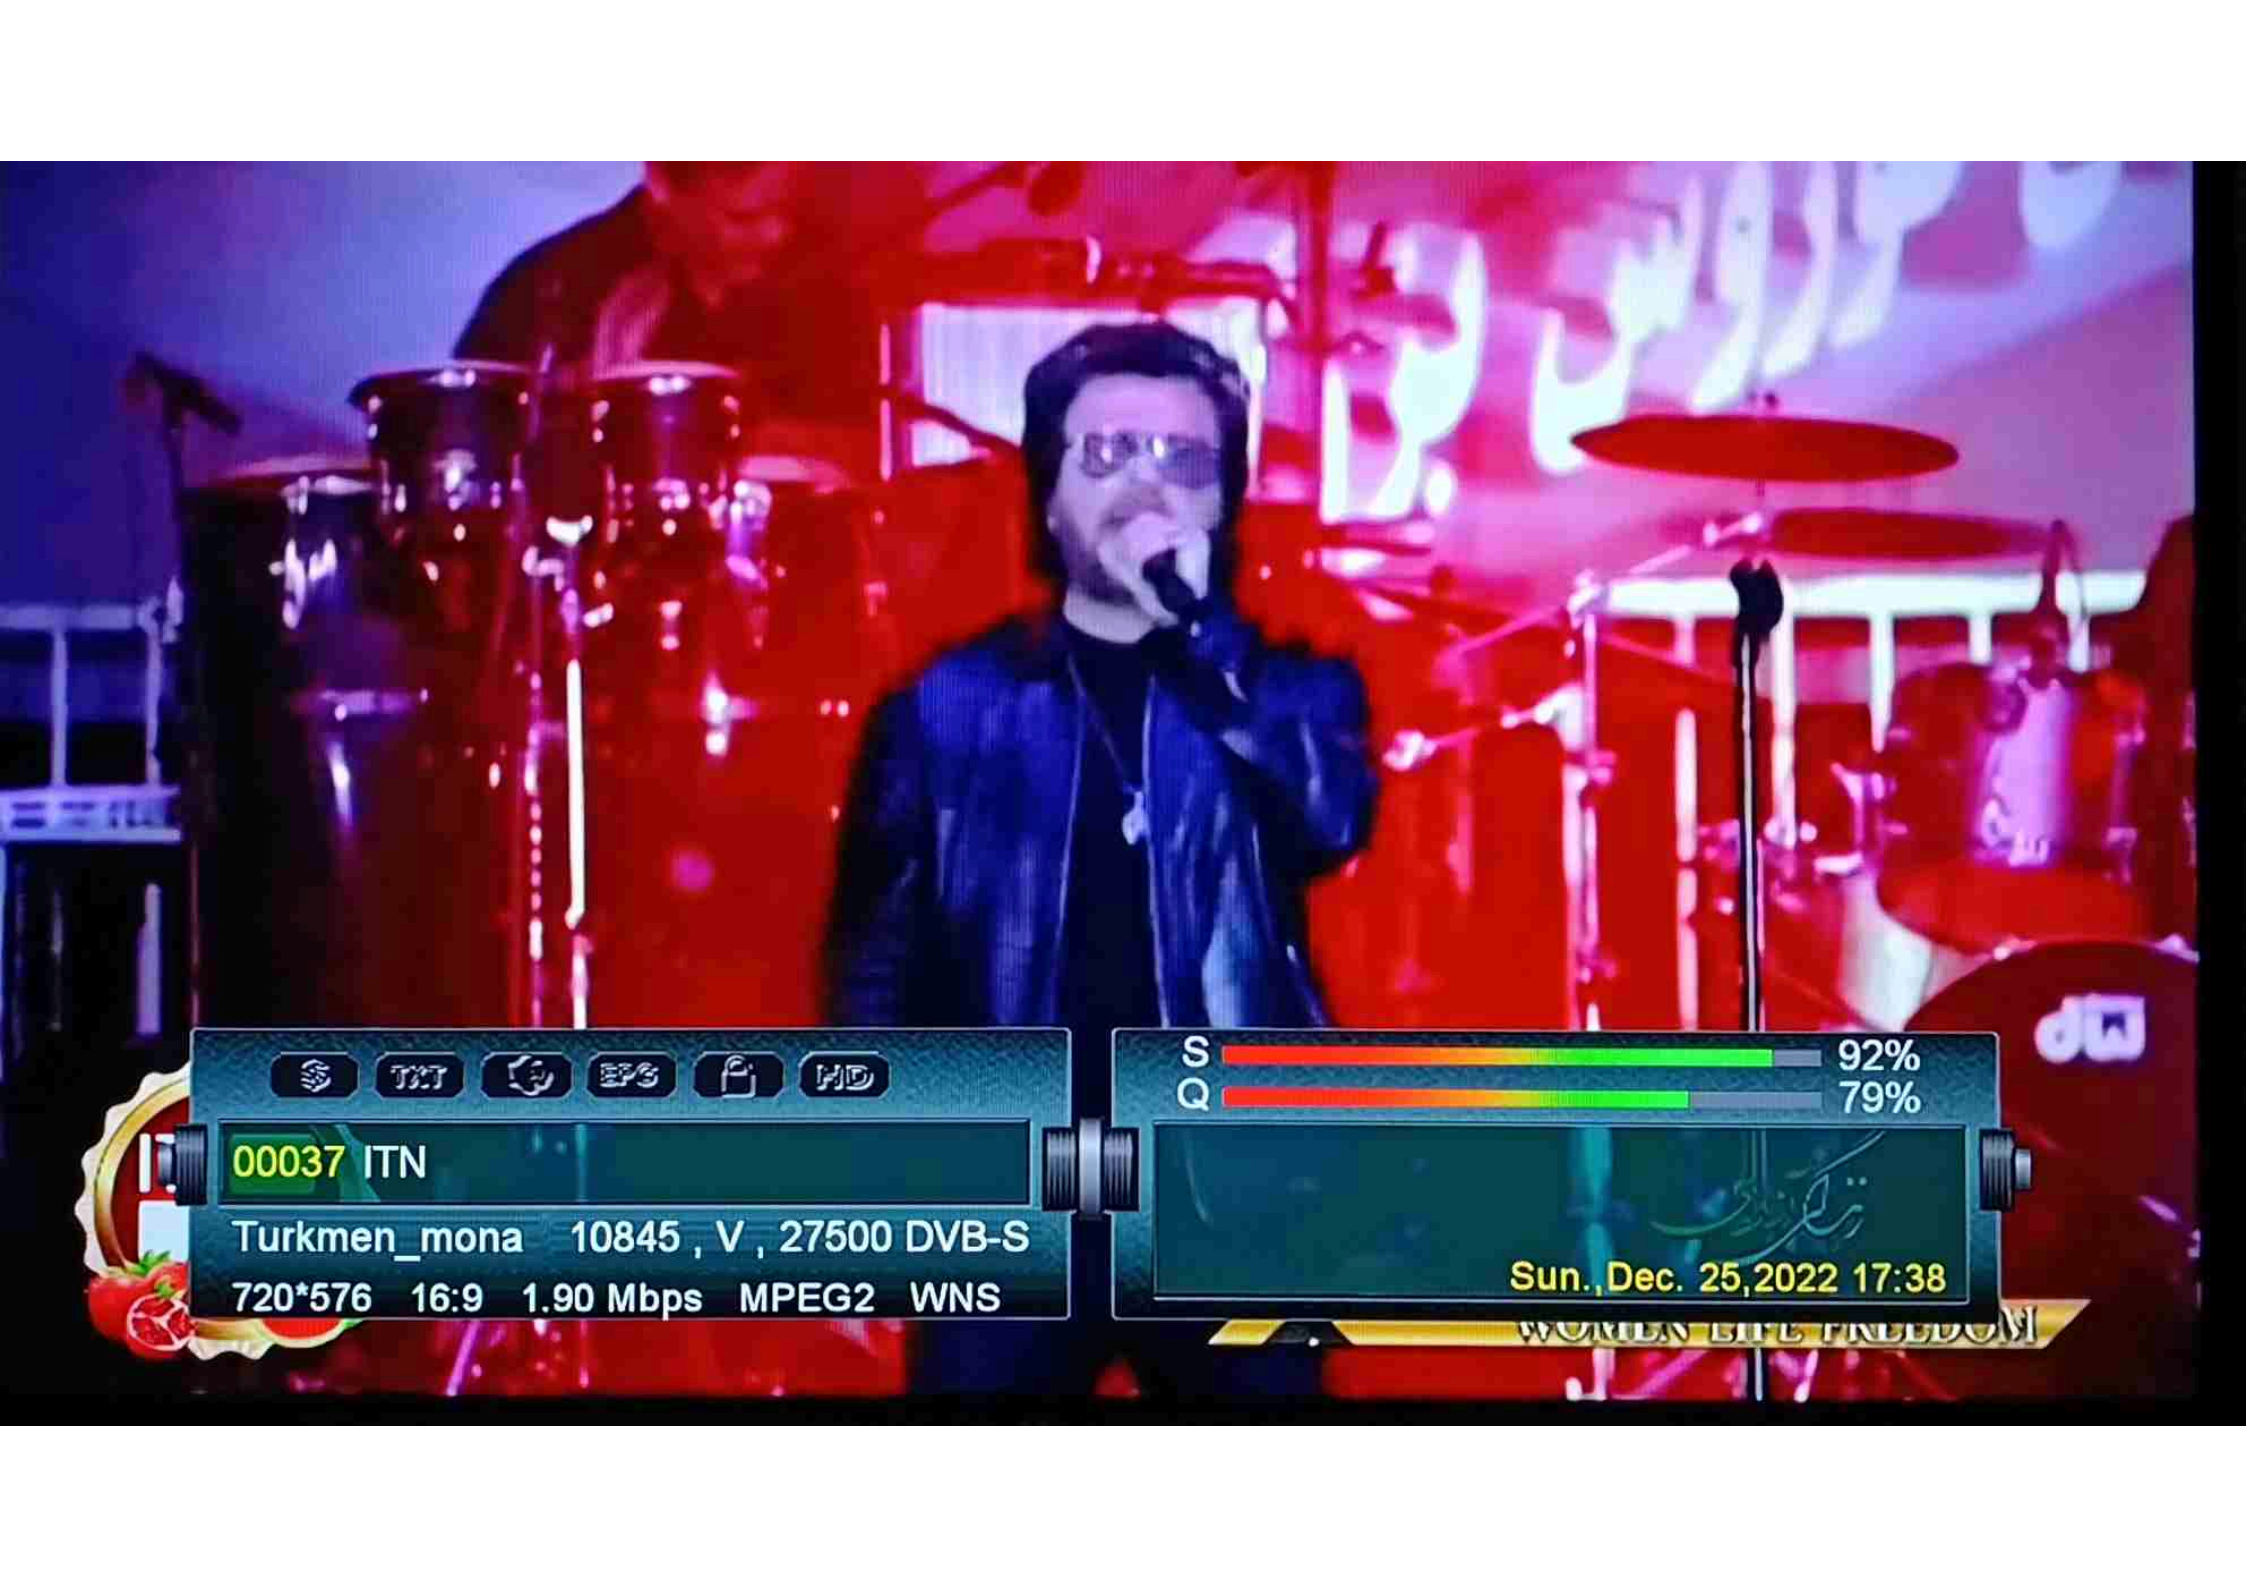

SD TMT EPS HD

00037 ITN

Turkmen_mona 10845 , V , 27500 DVB-S
720*576 16:9 1.90 Mbps MPEG2 WNS

S 92%
Q 79%

Sun., Dec. 25, 2022 17:38

WOMEN LIFE FREEDOM