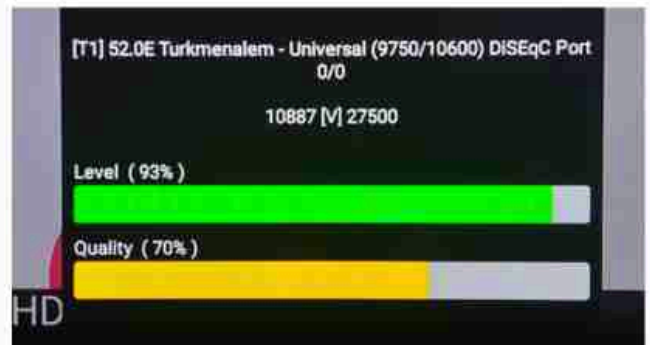

Iran / Bushehr : 11:30am

GMT : 08:00am

Dubai : 12:00pm