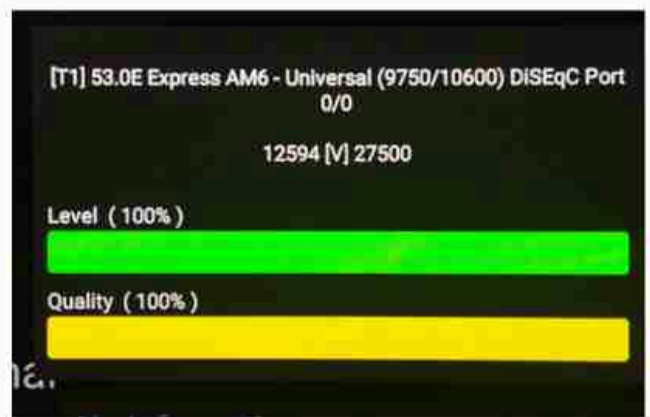

Iran / Bushehr : 11:30am

GMT : 08:00am

Dubai : 12:00pm