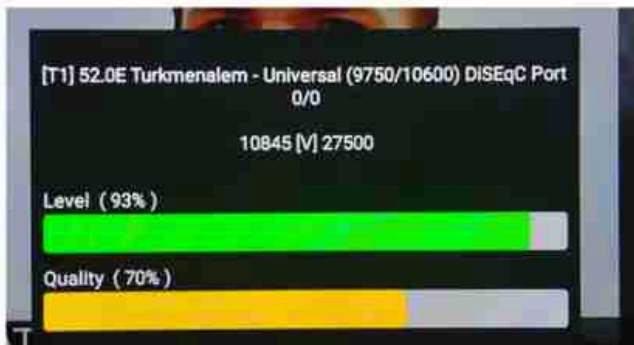

Iran / Bushehr : 11:30am

GMT : 08:00am

Dubai : 12:00pm