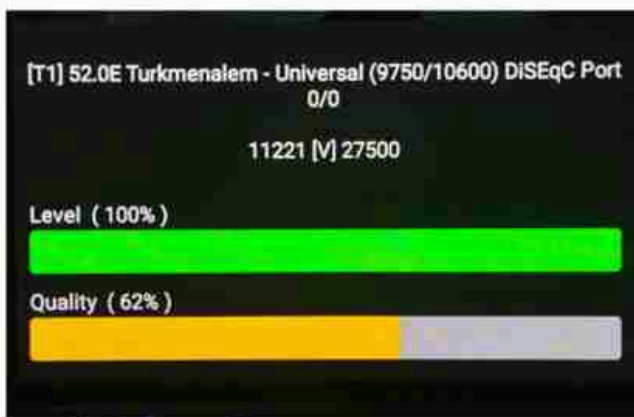

Iran / Bushehr : 11:30am

GMT : 08:00am

Dubai : 12:00pm