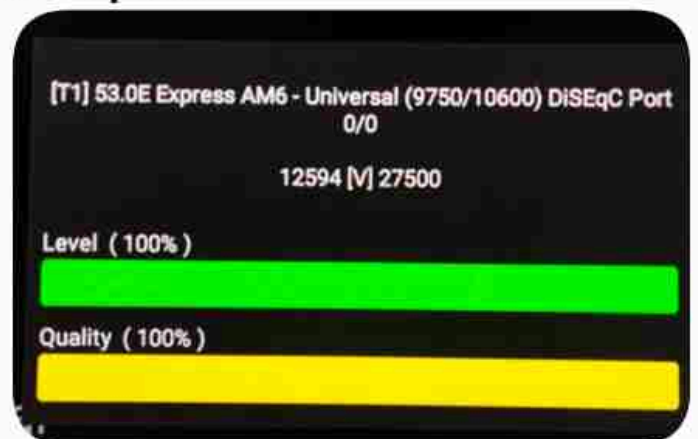

Iran / Bushehr : 07:00pm

GMT : 03:30pm

Dubai : 07:30pm