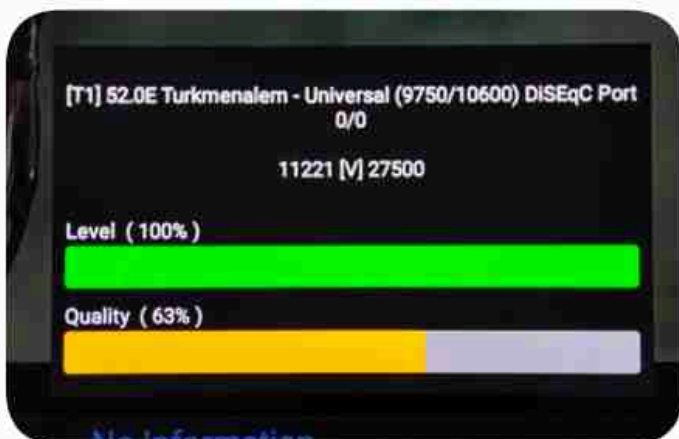

Iran / Bushehr : 07:00pm

GMT : 03:30pm

Dubai : 07:30pm