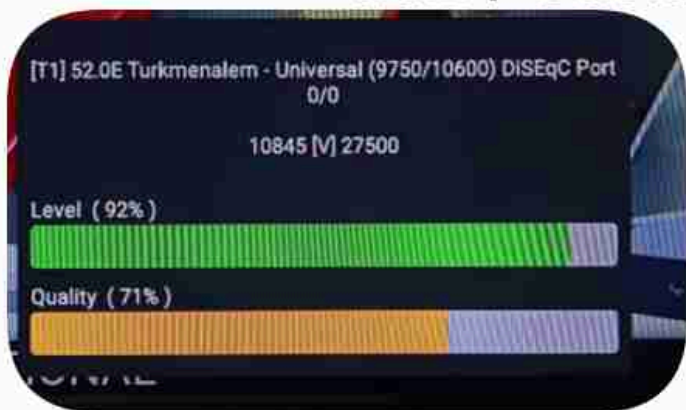

Iran / Bushehr : 02:30pm

GMT : 11:00am

Dubai : 03:00pm