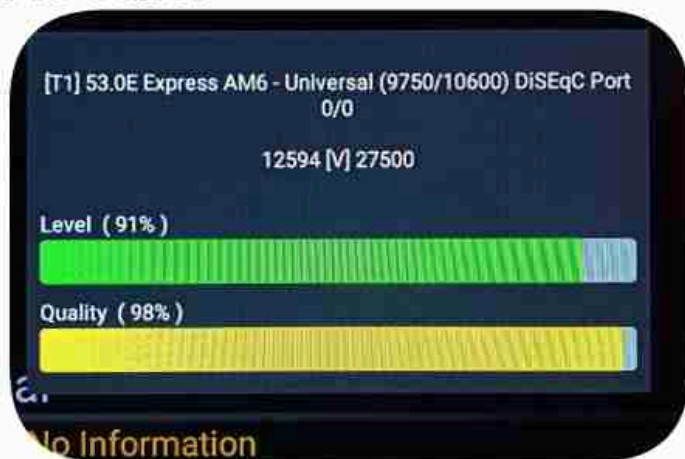

Iran / Bushehr : 02:30pm

GMT : 11:00am

Dubai : 03:00pm