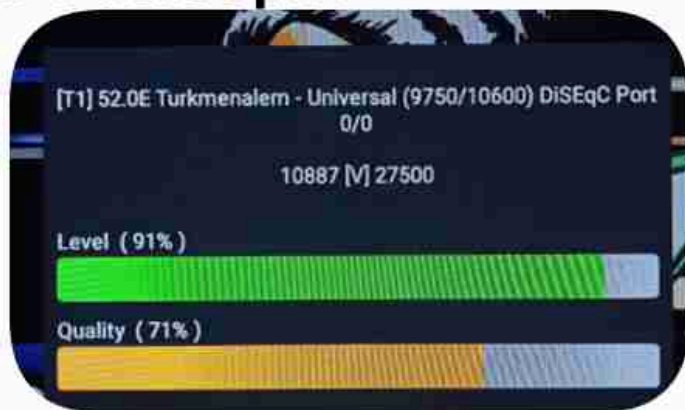

Iran / Bushehr : 02:30pm

GMT : 11:00am

Dubai : 03:00pm