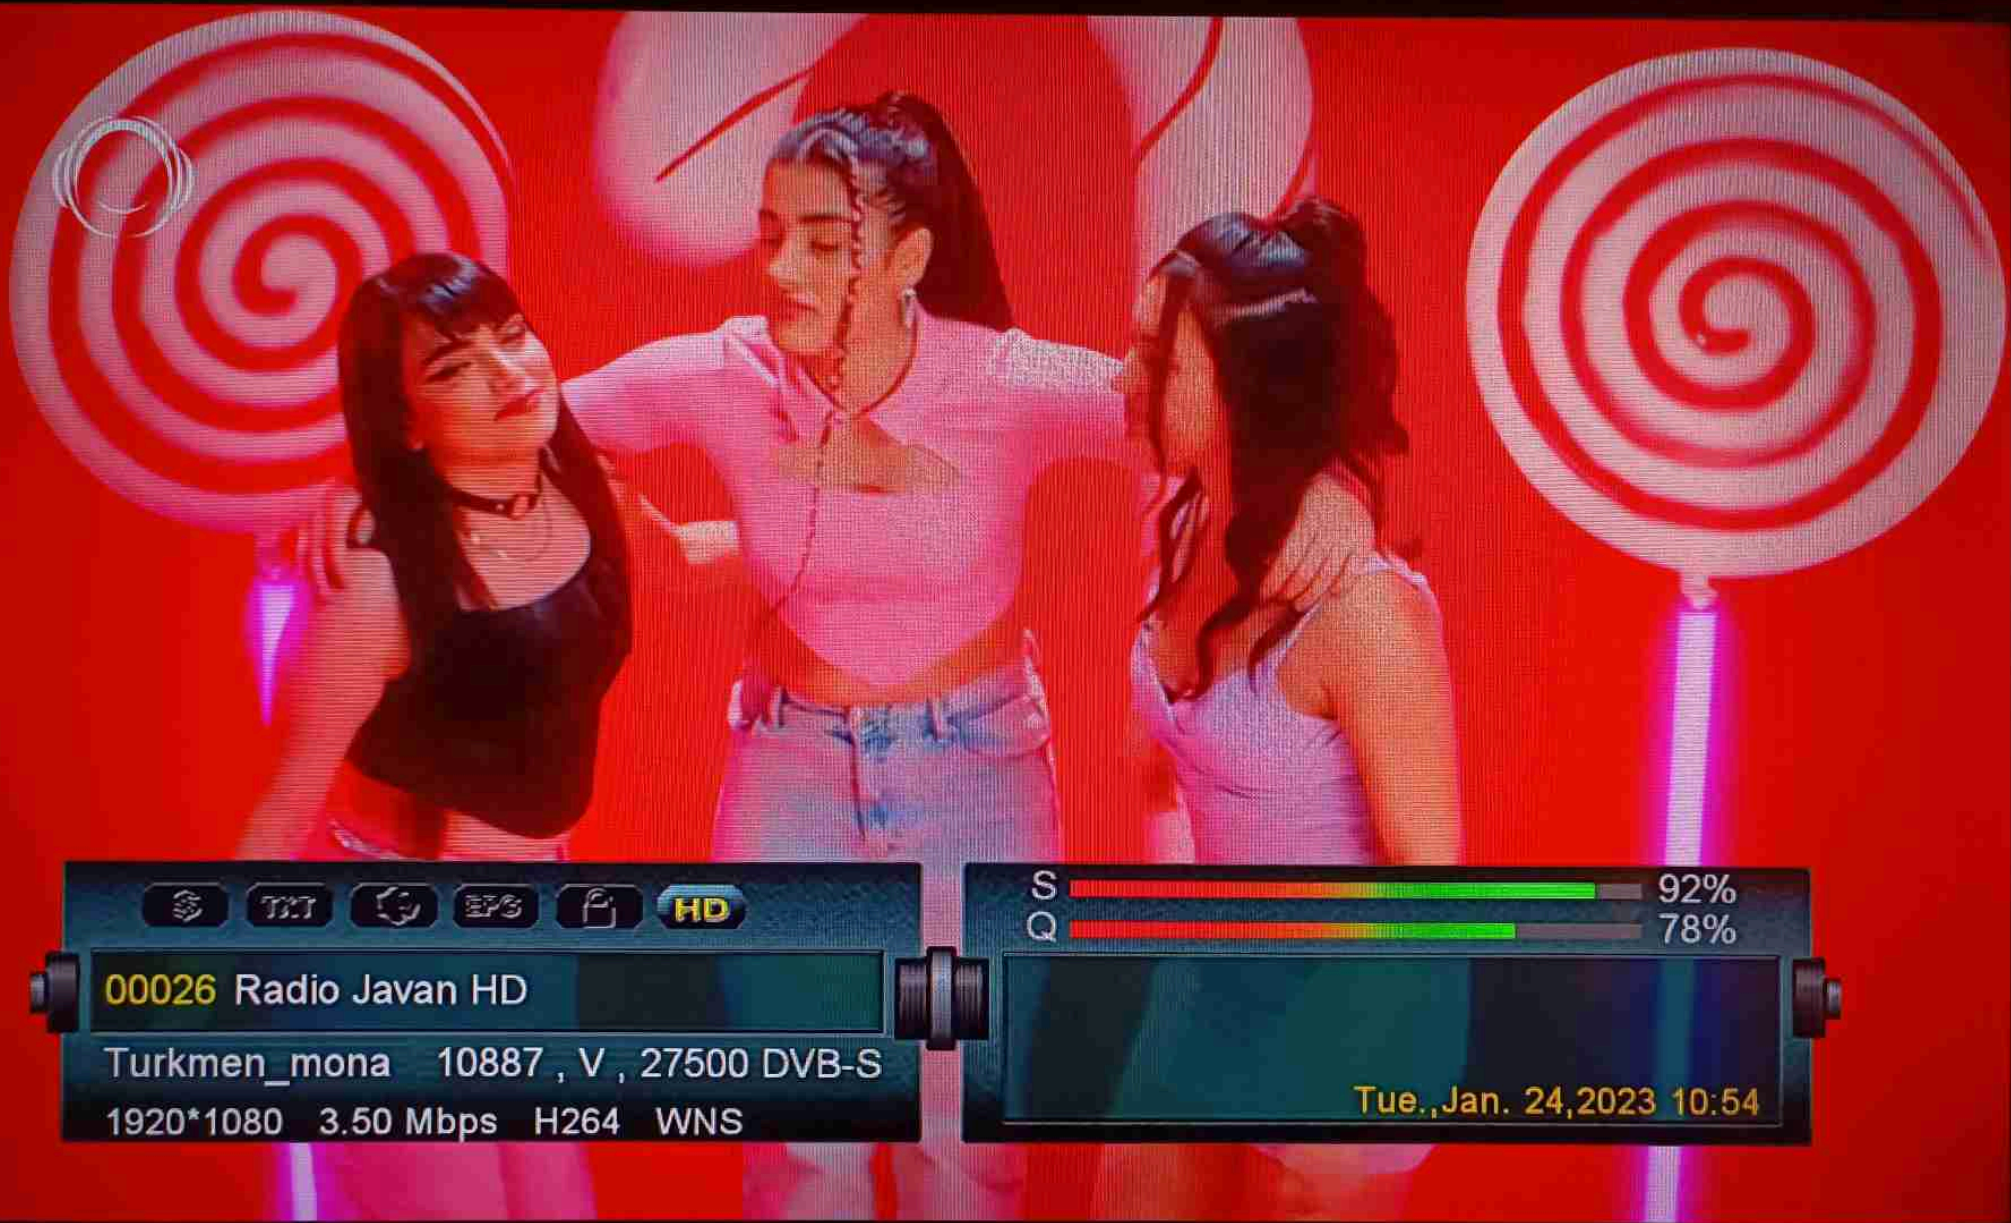

Ⓢ TKT Ⓜ EPS Ⓜ HD

00026 Radio Javan HD

Turkmen_mona 10887 , V , 27500 DVB-S
1920*1080 3.50 Mbps H264 WNS

S 92%
Q 78%

Tue., Jan. 24, 2023 10:54