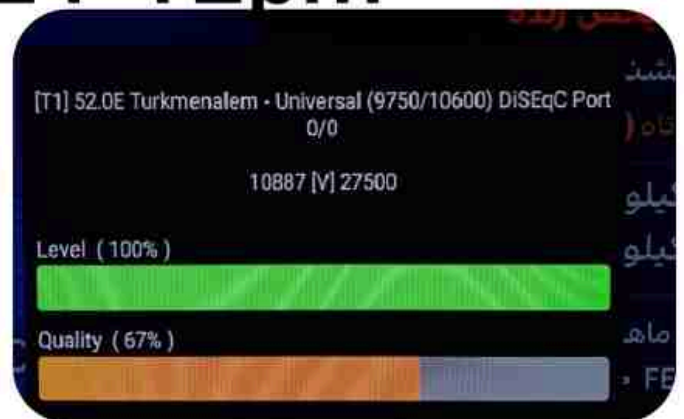

Iran/Shiraz : 12pm

GMT : 08:30am

Dubai : 12:30pm