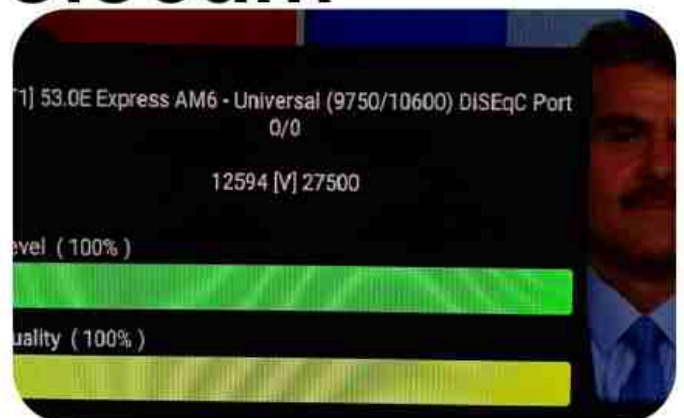

Iran/Shiraz : 12pm

GMT : 08:30am

Dubai : 12:30pm