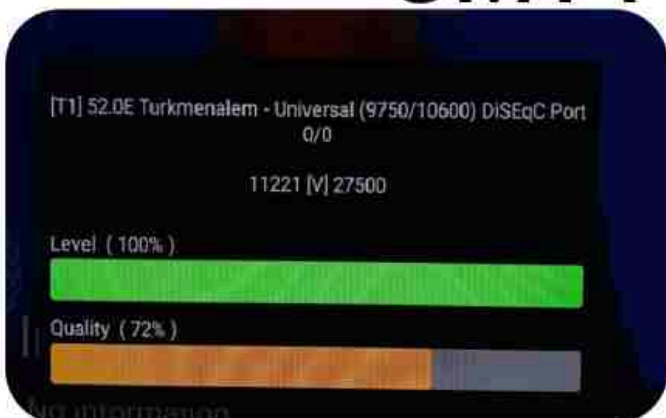

Iran/Shiraz : 12pm

GMT : 08:30am

Dubai : 12:30pm