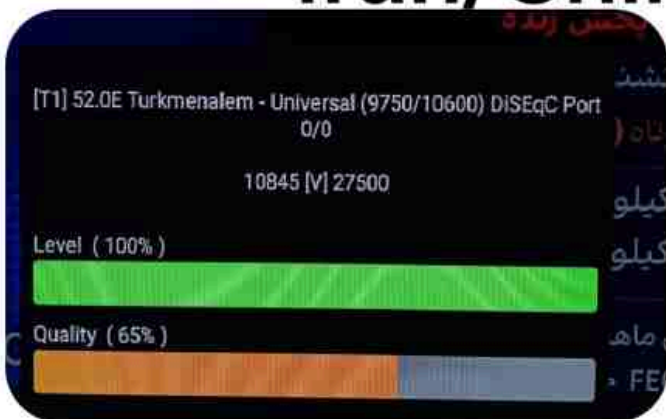

Iran/Shiraz : 12pm

GMT : 08:30am

Dubai : 12:30pm