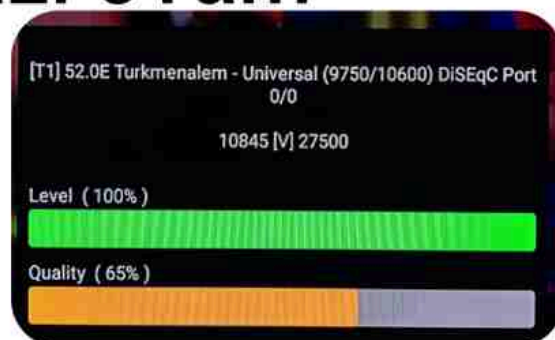

Iran/Shiraz: 01 am

GMT : 09:30pm

Dubai : 01:30am