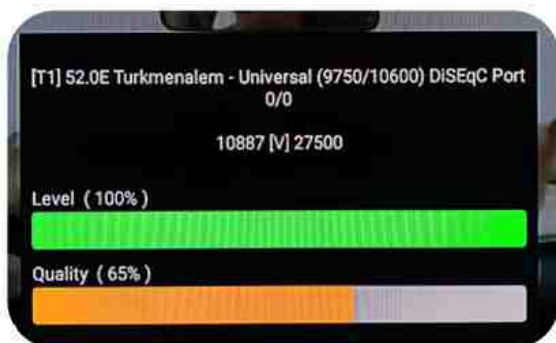

Iran/Shiraz: 01 am

GMT : 09:30pm

Dubai : 01:30am