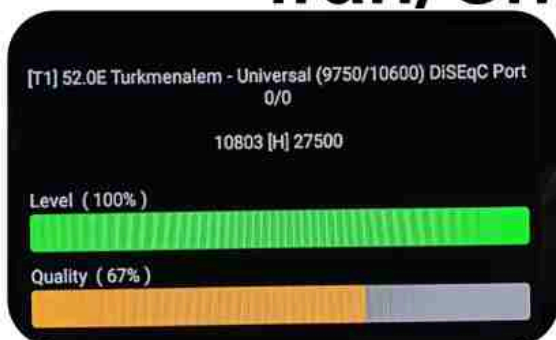

Iran/Shiraz: 01 am

GMT : 09:30pm

Dubai : 01:30am