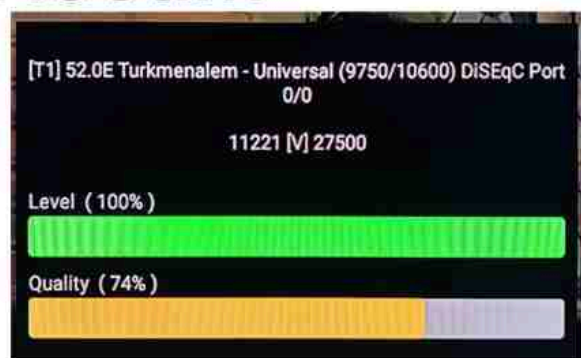

Iran/Shiraz: 05am

GMT : 01:30am

Dubai : 05:30am