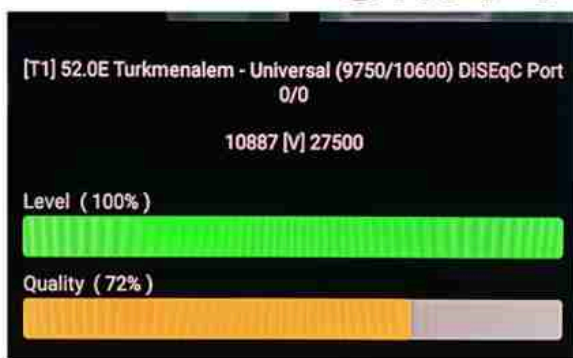

Iran/Shiraz: 05am

GMT : 01:30am

Dubai : 05:30am