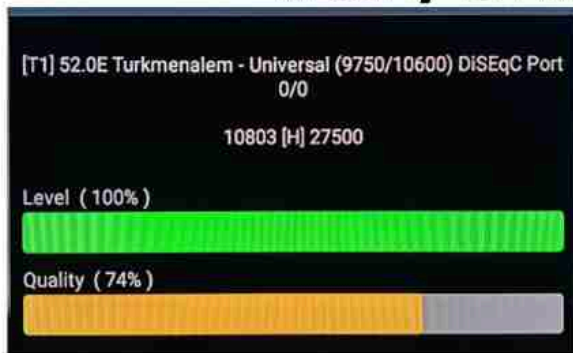

Iran/Shiraz: 05am

GMT : 01:30am

Dubai : 05:30am