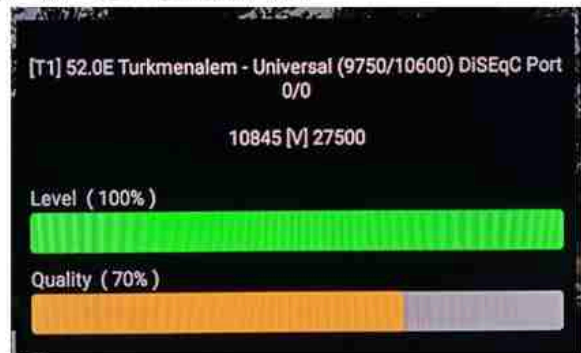

Iran/Shiraz: 05am

GMT : 01:30am

Dubai : 05:30am