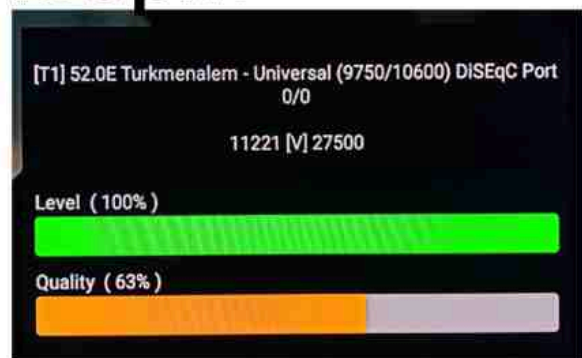

Iran/Shiraz: 01 am

GMT : 09:30pm

Dubai : 01:30am