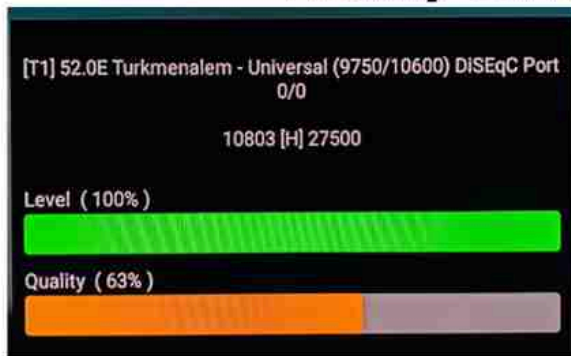

Iran/Shiraz: 01 am

GMT : 09:30pm

Dubai : 01:30am