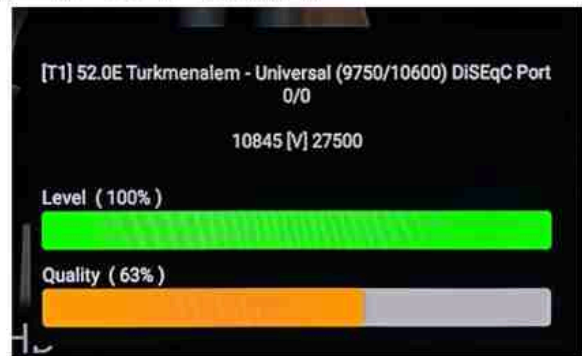

Iran/Shiraz: 01 am

GMT : 09:30pm

Dubai : 01:30am