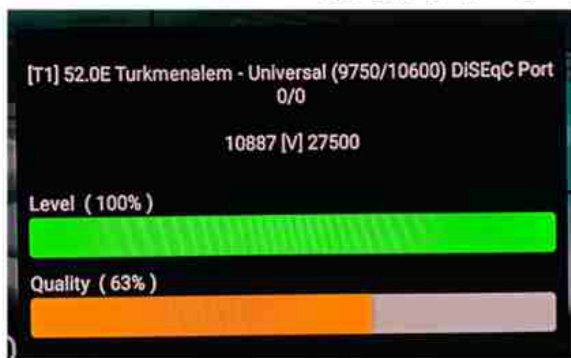

Iran/Shiraz: 01 am

GMT : 09:30pm

Dubai : 01:30am