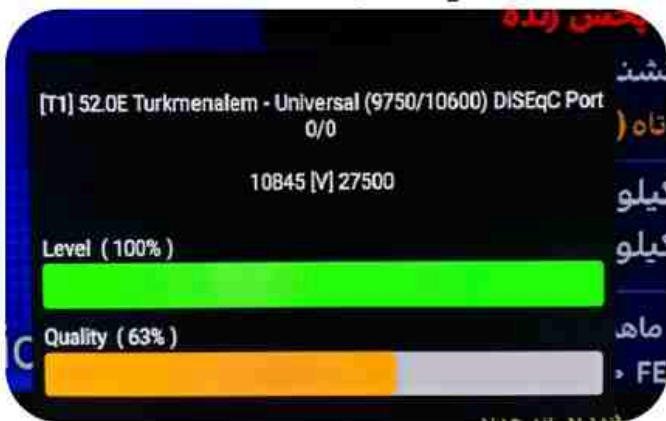

Iran/Shiraz : 01 am

GMT : 09:30pm

Dubai : 01:30am