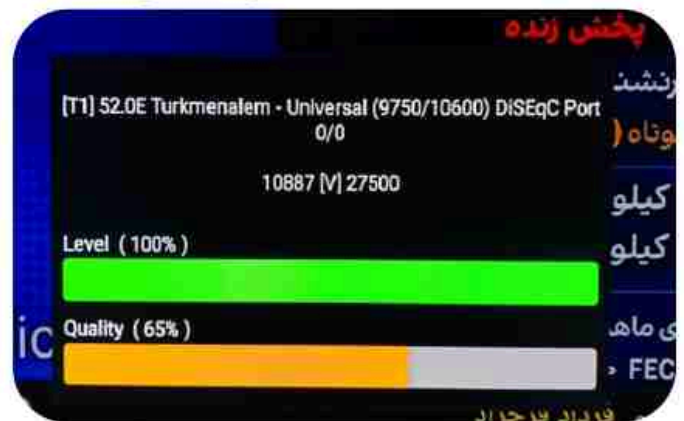

Iran/Shiraz : 01 am

GMT : 09:30pm

Dubai : 01:30am