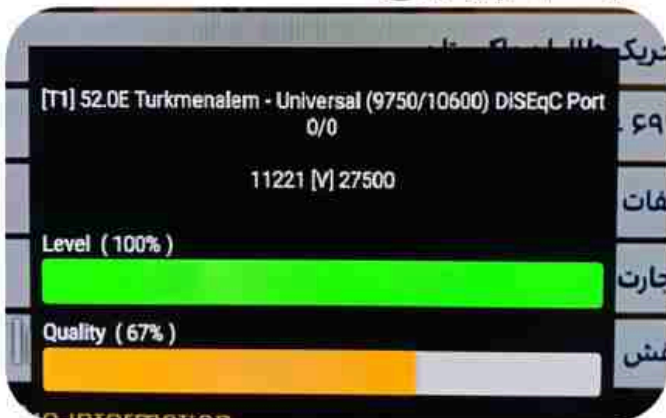

Iran/Shiraz : 01 am

GMT : 09:30pm

Dubai : 01:30am