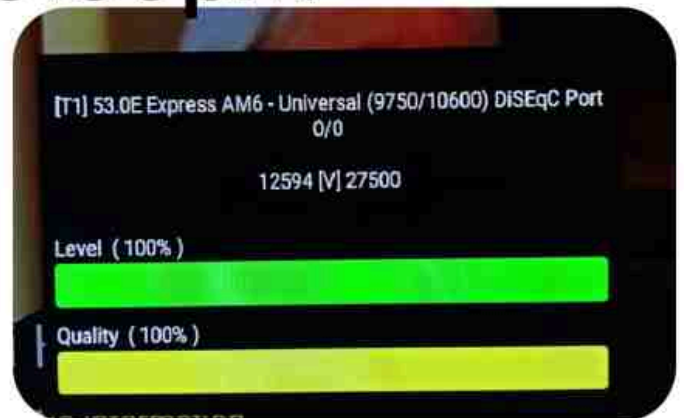

Iran/Shiraz : 01 am

GMT : 09:30pm

Dubai : 01:30am