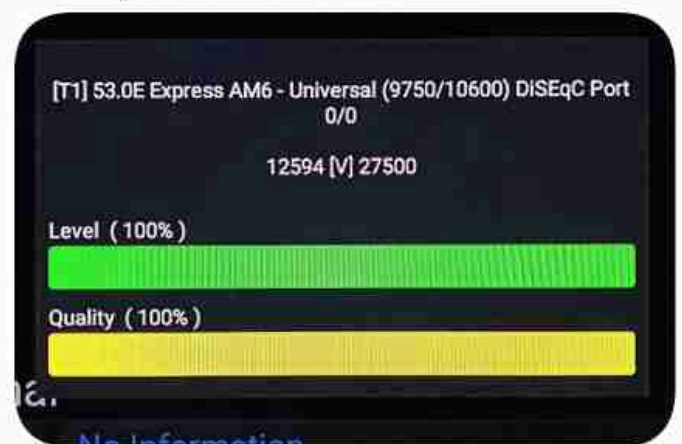

Iran / Bushehr : 04:00pm

GMT : 12:30pm

Dubai : 04:30pm