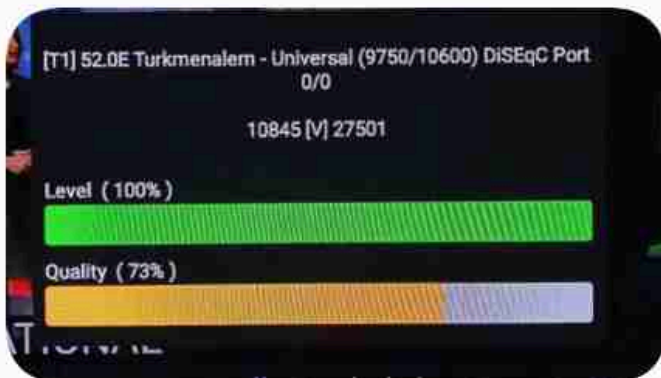

Iran / Bushehr : 04:00pm

GMT : 12:30pm

Dubai : 04:30pm