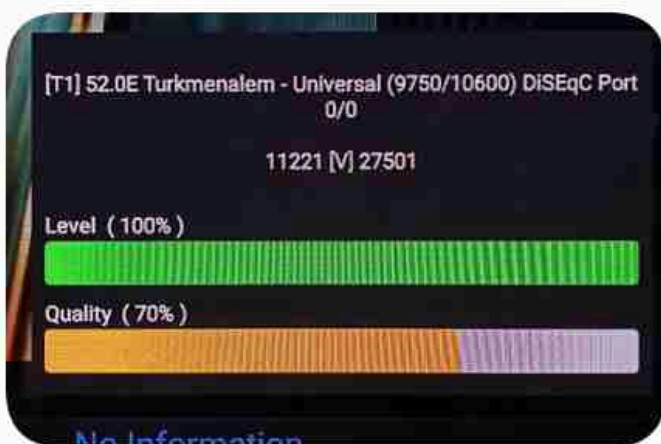

Iran / Bushehr : 04:00pm

GMT : 12:30pm

Dubai : 04:30pm