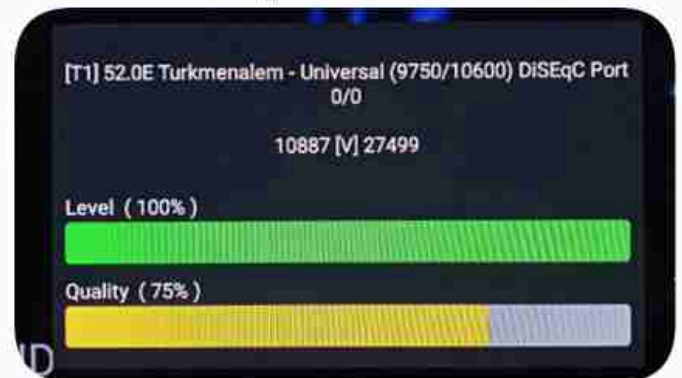

Iran / Bushehr : 04:00pm

GMT : 12:30pm

Dubai : 04:30pm