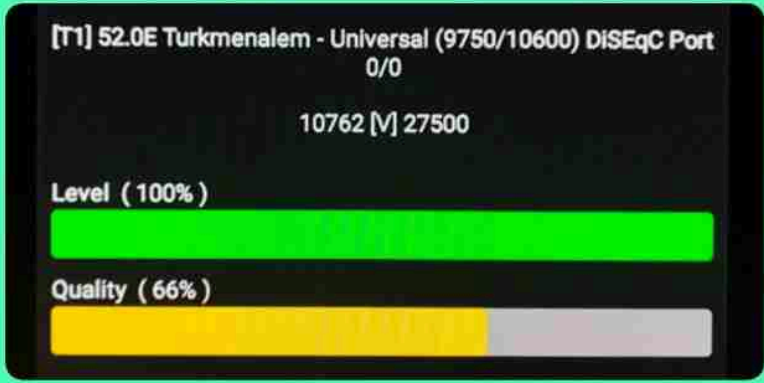

Iran / borazjan
01:00pm GMT
22 oct 2024