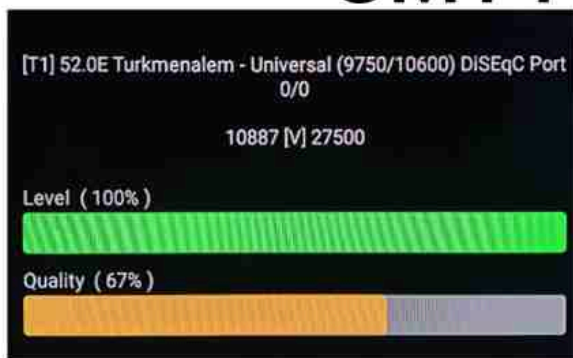

Iran/Shiraz: 05am

GMT : 01:30am

Dubai : 05:30am