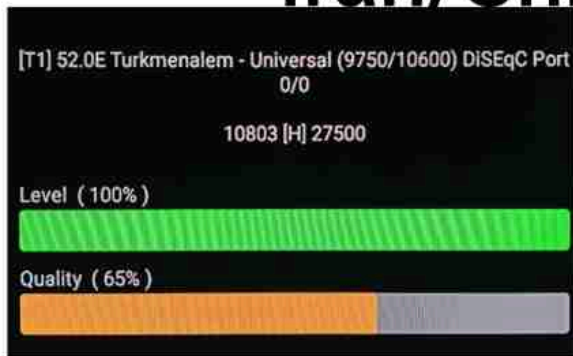

Iran/Shiraz: 05am

GMT : 01:30am

Dubai : 05:30am