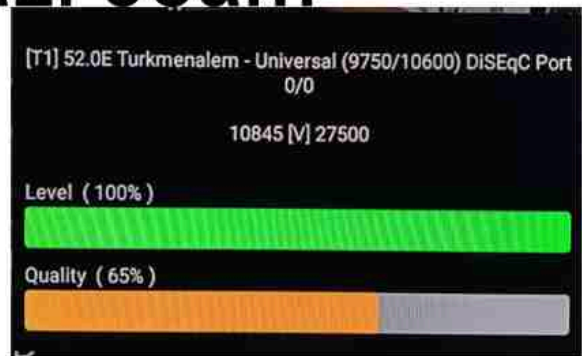

Iran/Shiraz: 05am

GMT : 01:30am

Dubai : 05:30am