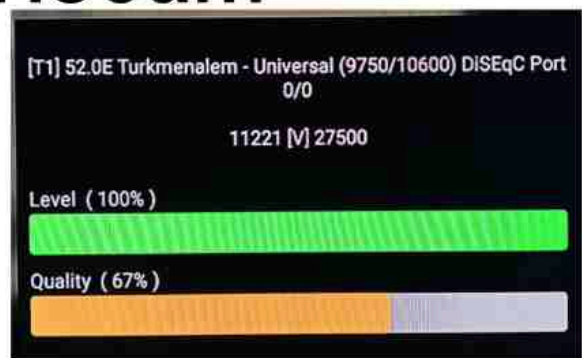

Iran/Shiraz: 05am

GMT : 01:30am

Dubai : 05:30am