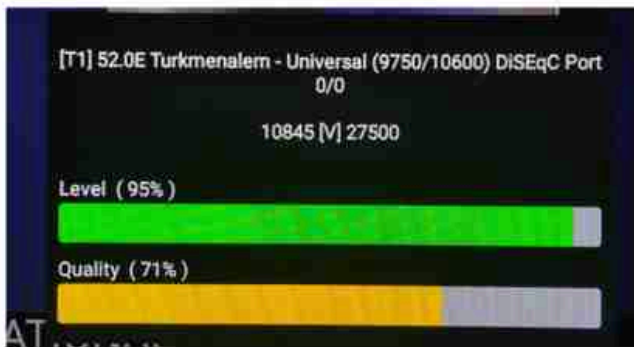

Iran / Bushehr : 04:30pm

GMT : 01:00pm

Dubai : 05:00pm