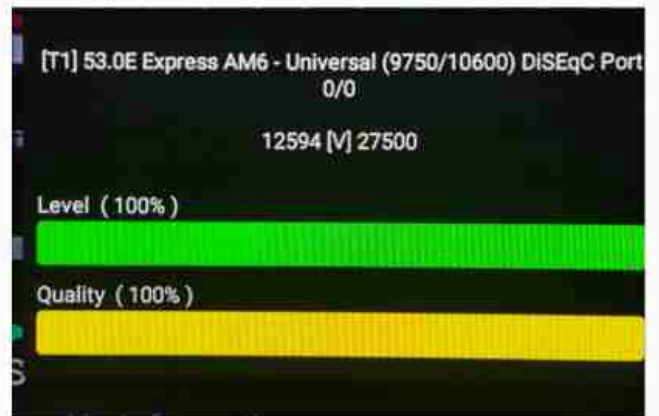

Iran / Bushehr : 04:30pm

GMT : 01:00pm

Dubai : 05:00pm