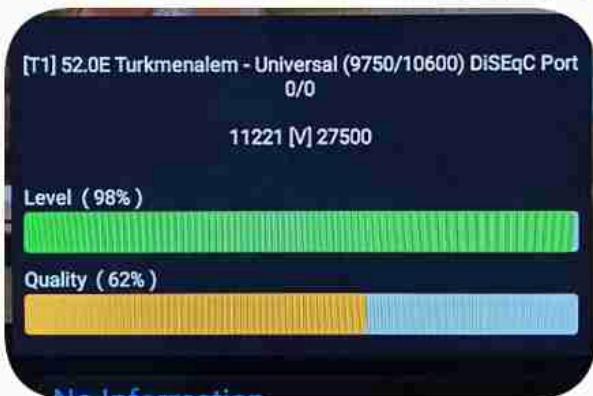

Iran / Bushehr : 12:00pm

GMT : 08:30am

Dubai : 12:30pm