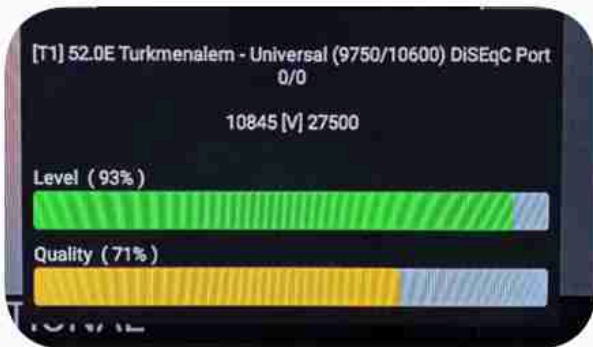

Iran / Bushehr : 12:00pm

GMT : 08:30am

Dubai : 12:30pm