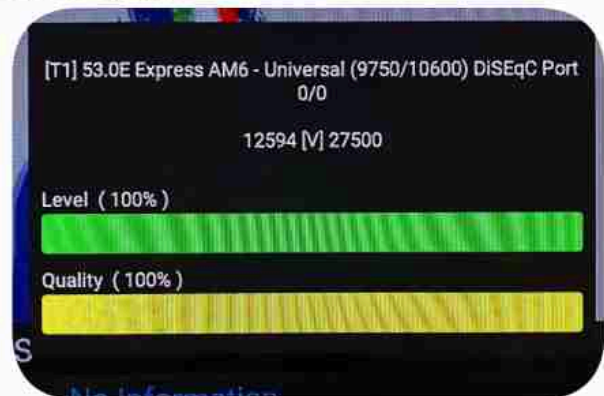

Iran / Bushehr : 12:00pm

GMT : 08:30am

Dubai : 12:30pm