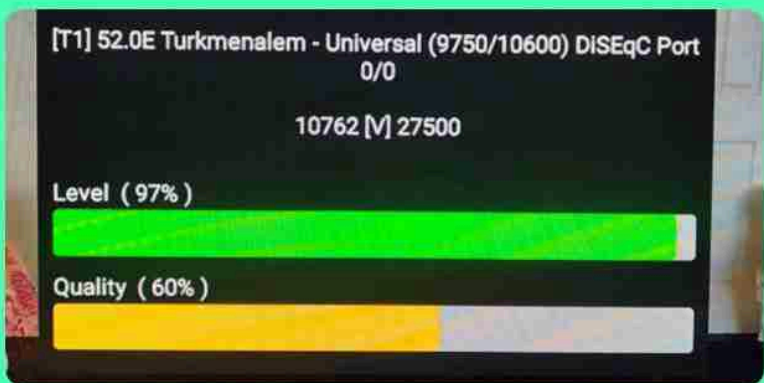

Iran / borazjan
12:00pm GMT
21 sep 2024