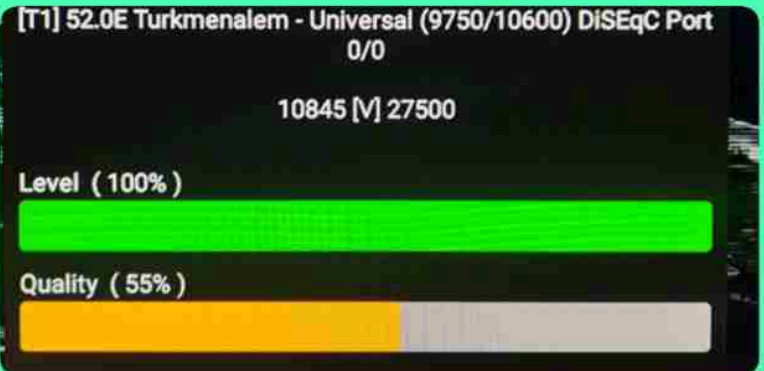

Iran / borazjan
12:00pm GMT
21 sep 2024