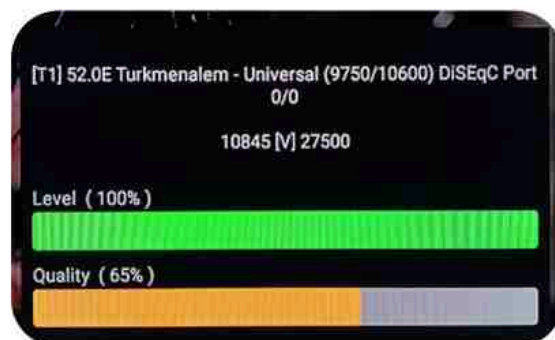

Iran/Shiraz: 05am

GMT : 01:30am

Dubai : 05:30am