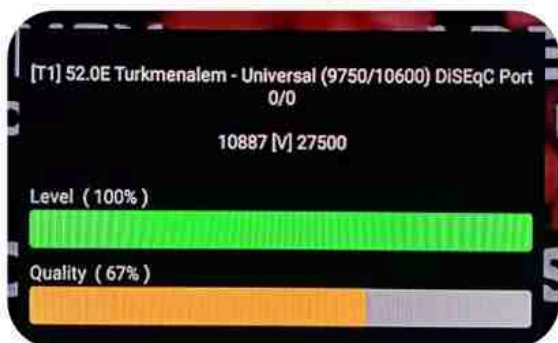

Iran/Shiraz: 05am

GMT : 01:30am

Dubai : 05:30am