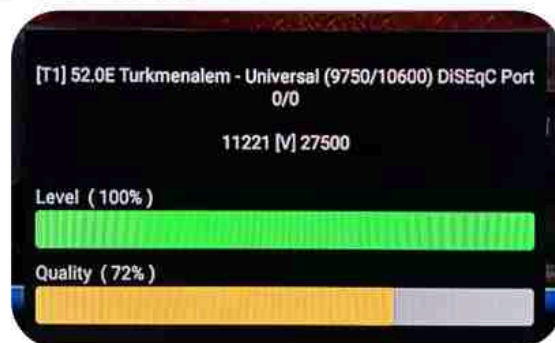

Iran/Shiraz: 05am

GMT : 01:30am

Dubai : 05:30am