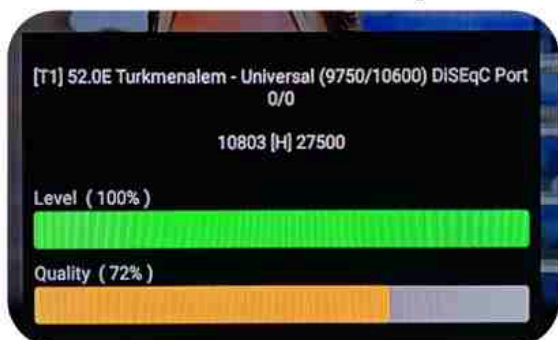

Iran/Shiraz: 05am

GMT : 01:30am

Dubai : 05:30am