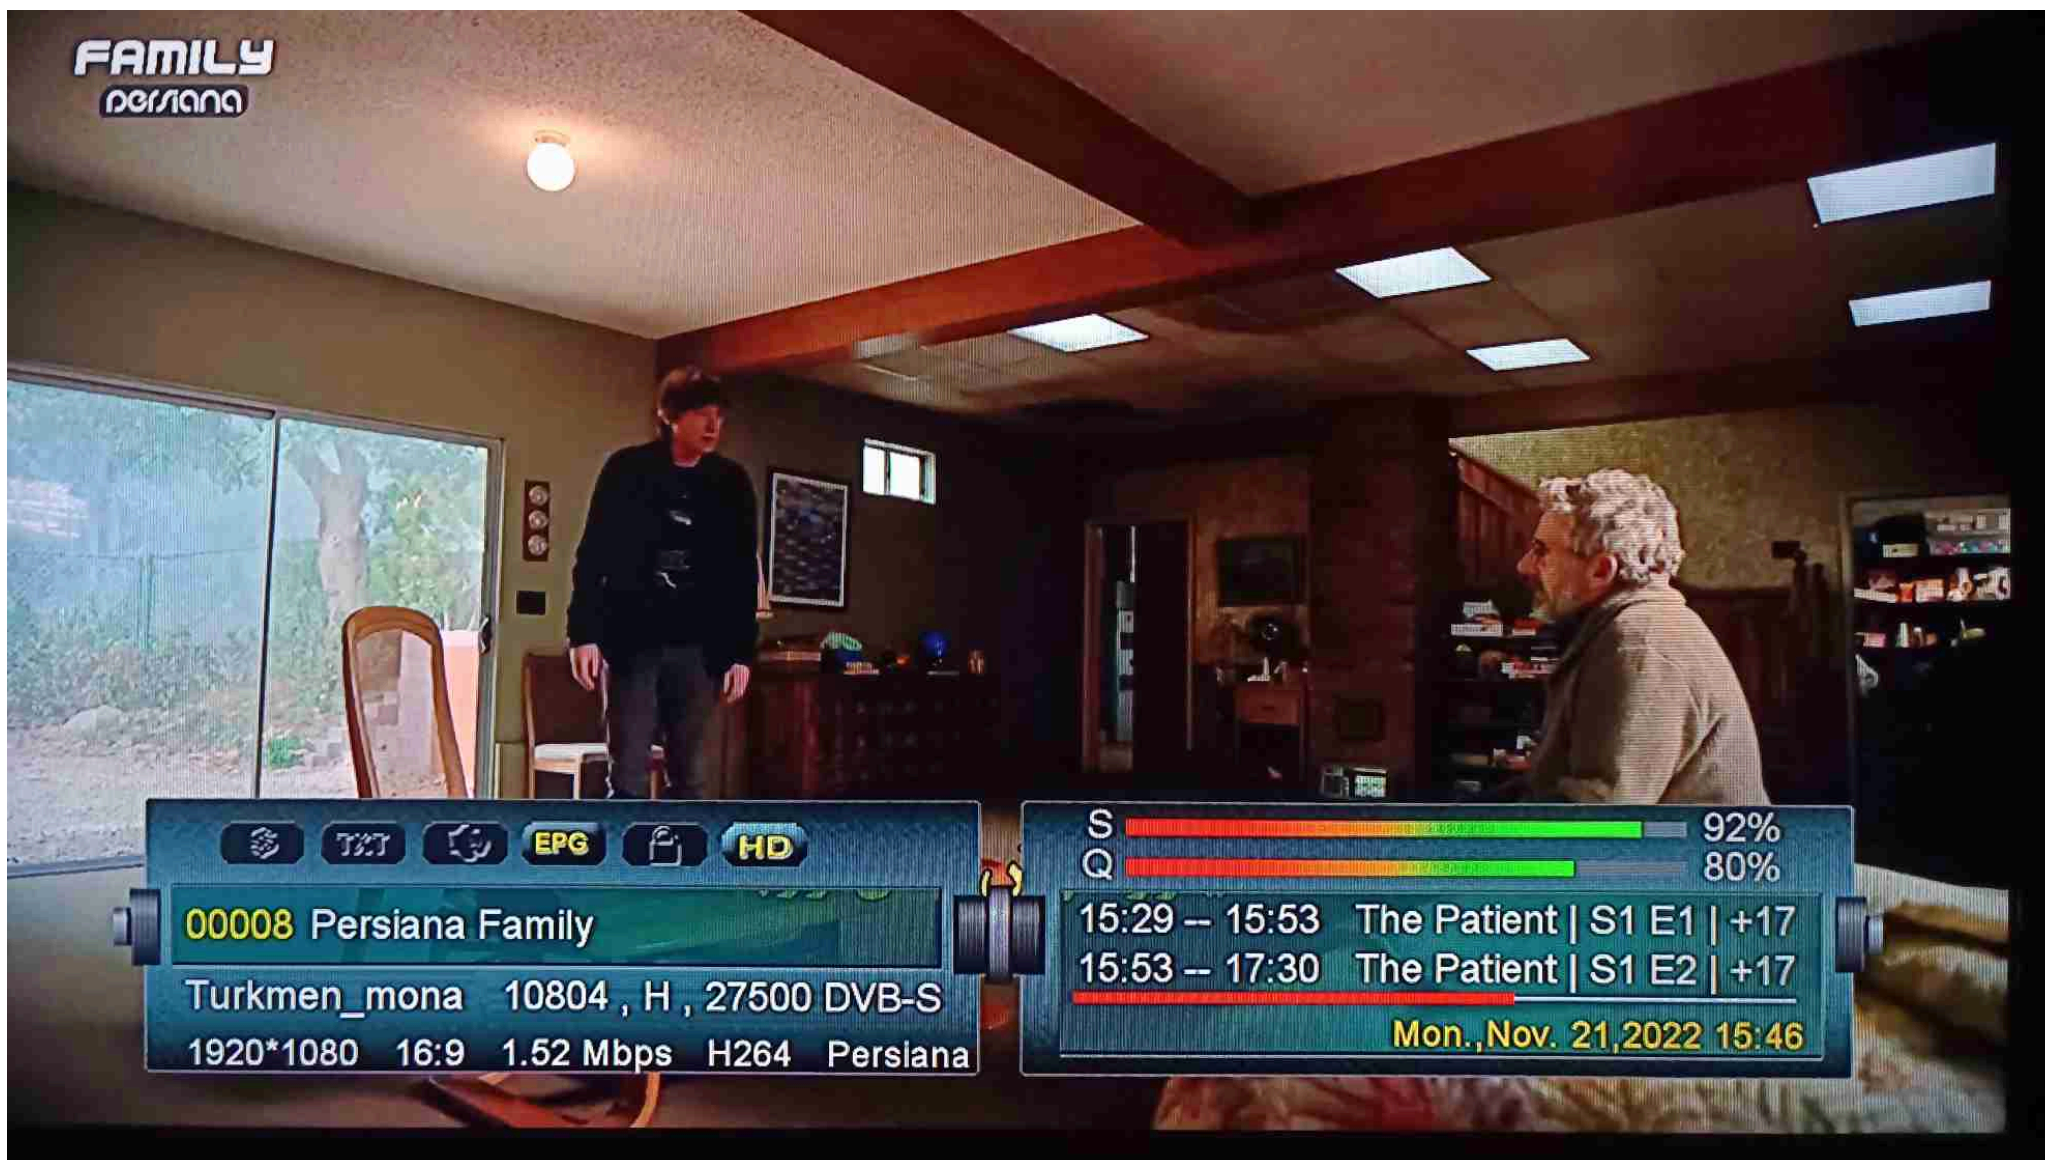

ExpressAM22 12594 , V , 27500 DVB-S

@P

1280*720 2.06 Mbps H264 Harmonic

S 92%
Q 93%

Mon., Nov. 21, 2022 15:46

FAMILY
Persiana

TXT EPG HD

00008 Persiana Family