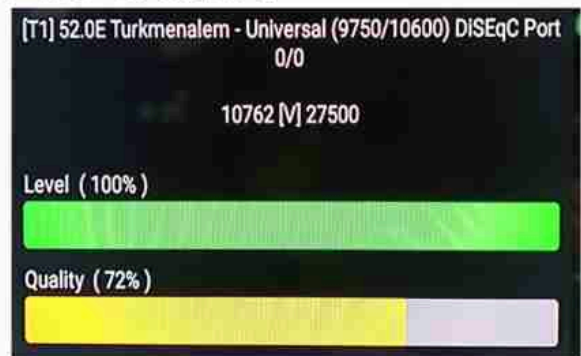

Iran/Shiraz : 05:05am

GMT : 01:35am

Dubai : 05:35am