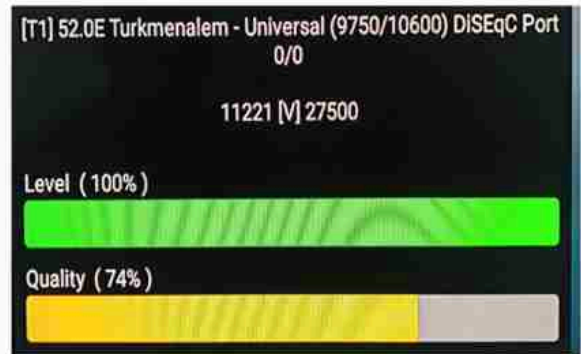

Iran/Shiraz : 05:05am

GMT : 01:35am

Dubai : 05:35am