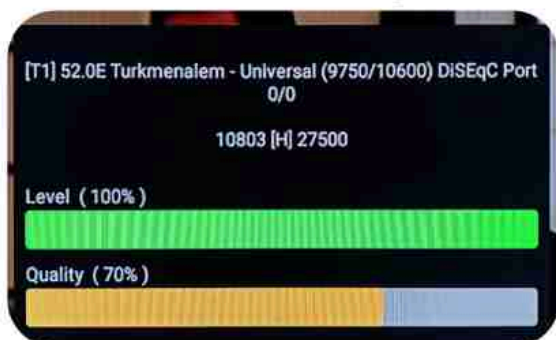

Iran/Shiraz: 05am

GMT : 01:30am

Dubai : 05:30am