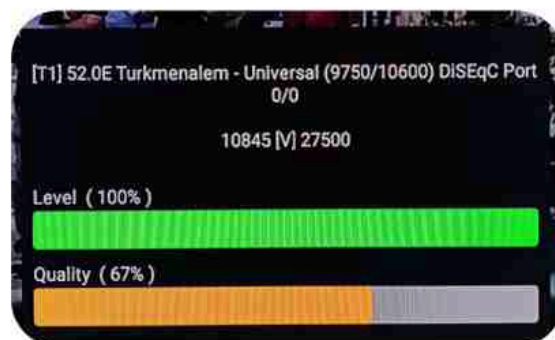

Iran/Shiraz: 05am

GMT : 01:30am

Dubai : 05:30am