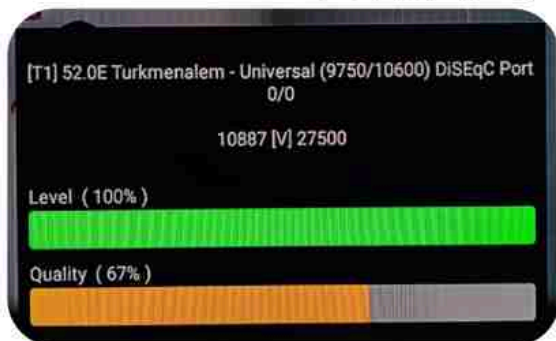

Iran/Shiraz: 05am

GMT : 01:30am

Dubai : 05:30am