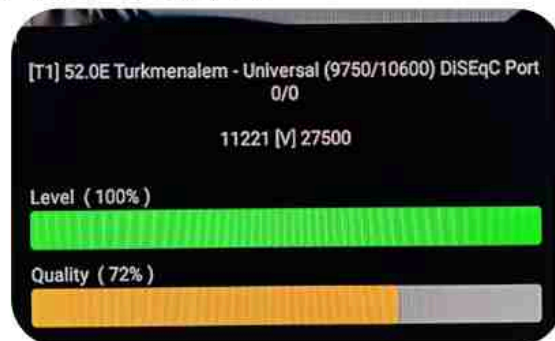

Iran/Shiraz: 05am

GMT : 01:30am

Dubai : 05:30am