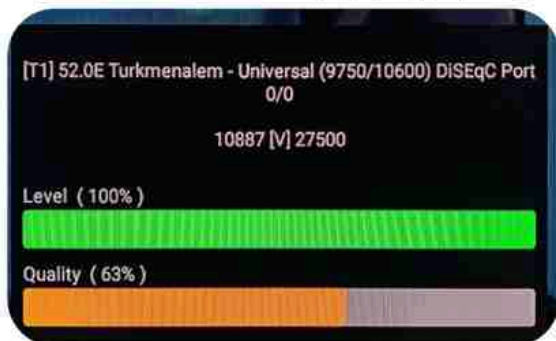

Iran/Shiraz: 01 am

GMT : 09:30pm

Dubai : 01:30am