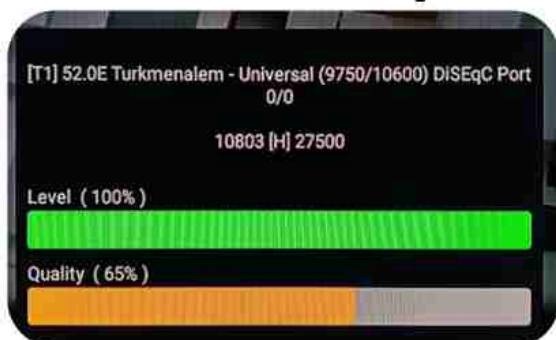

Iran/Shiraz: 01 am

GMT : 09:30pm

Dubai : 01:30am