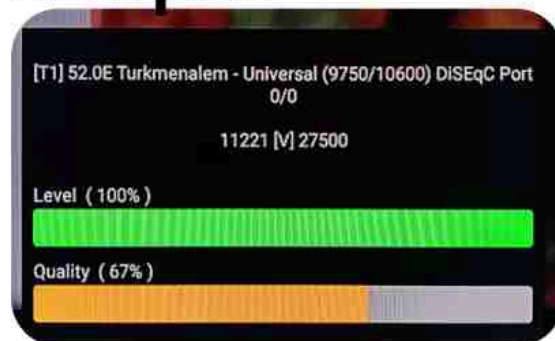

Iran/Shiraz: 01 am

GMT : 09:30pm

Dubai : 01:30am