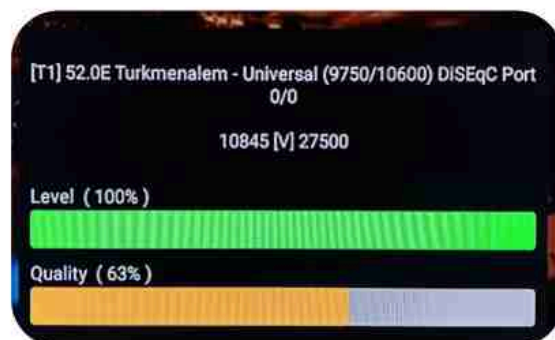

Iran/Shiraz: 01 am

GMT : 09:30pm

Dubai : 01:30am