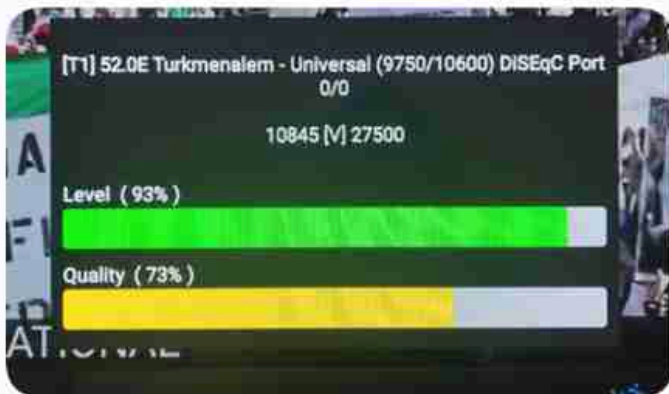

iran / boshehr : 11:30am

GMT : 08am

dubai : 12pm