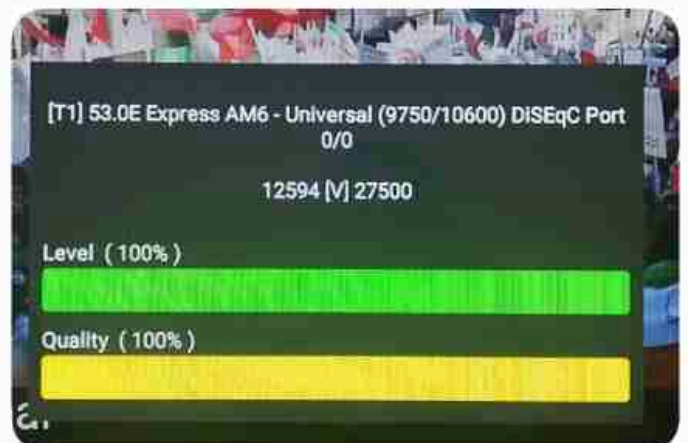

iran / boshehr : 11:30am

GMT : 08am

dubai : 12pm