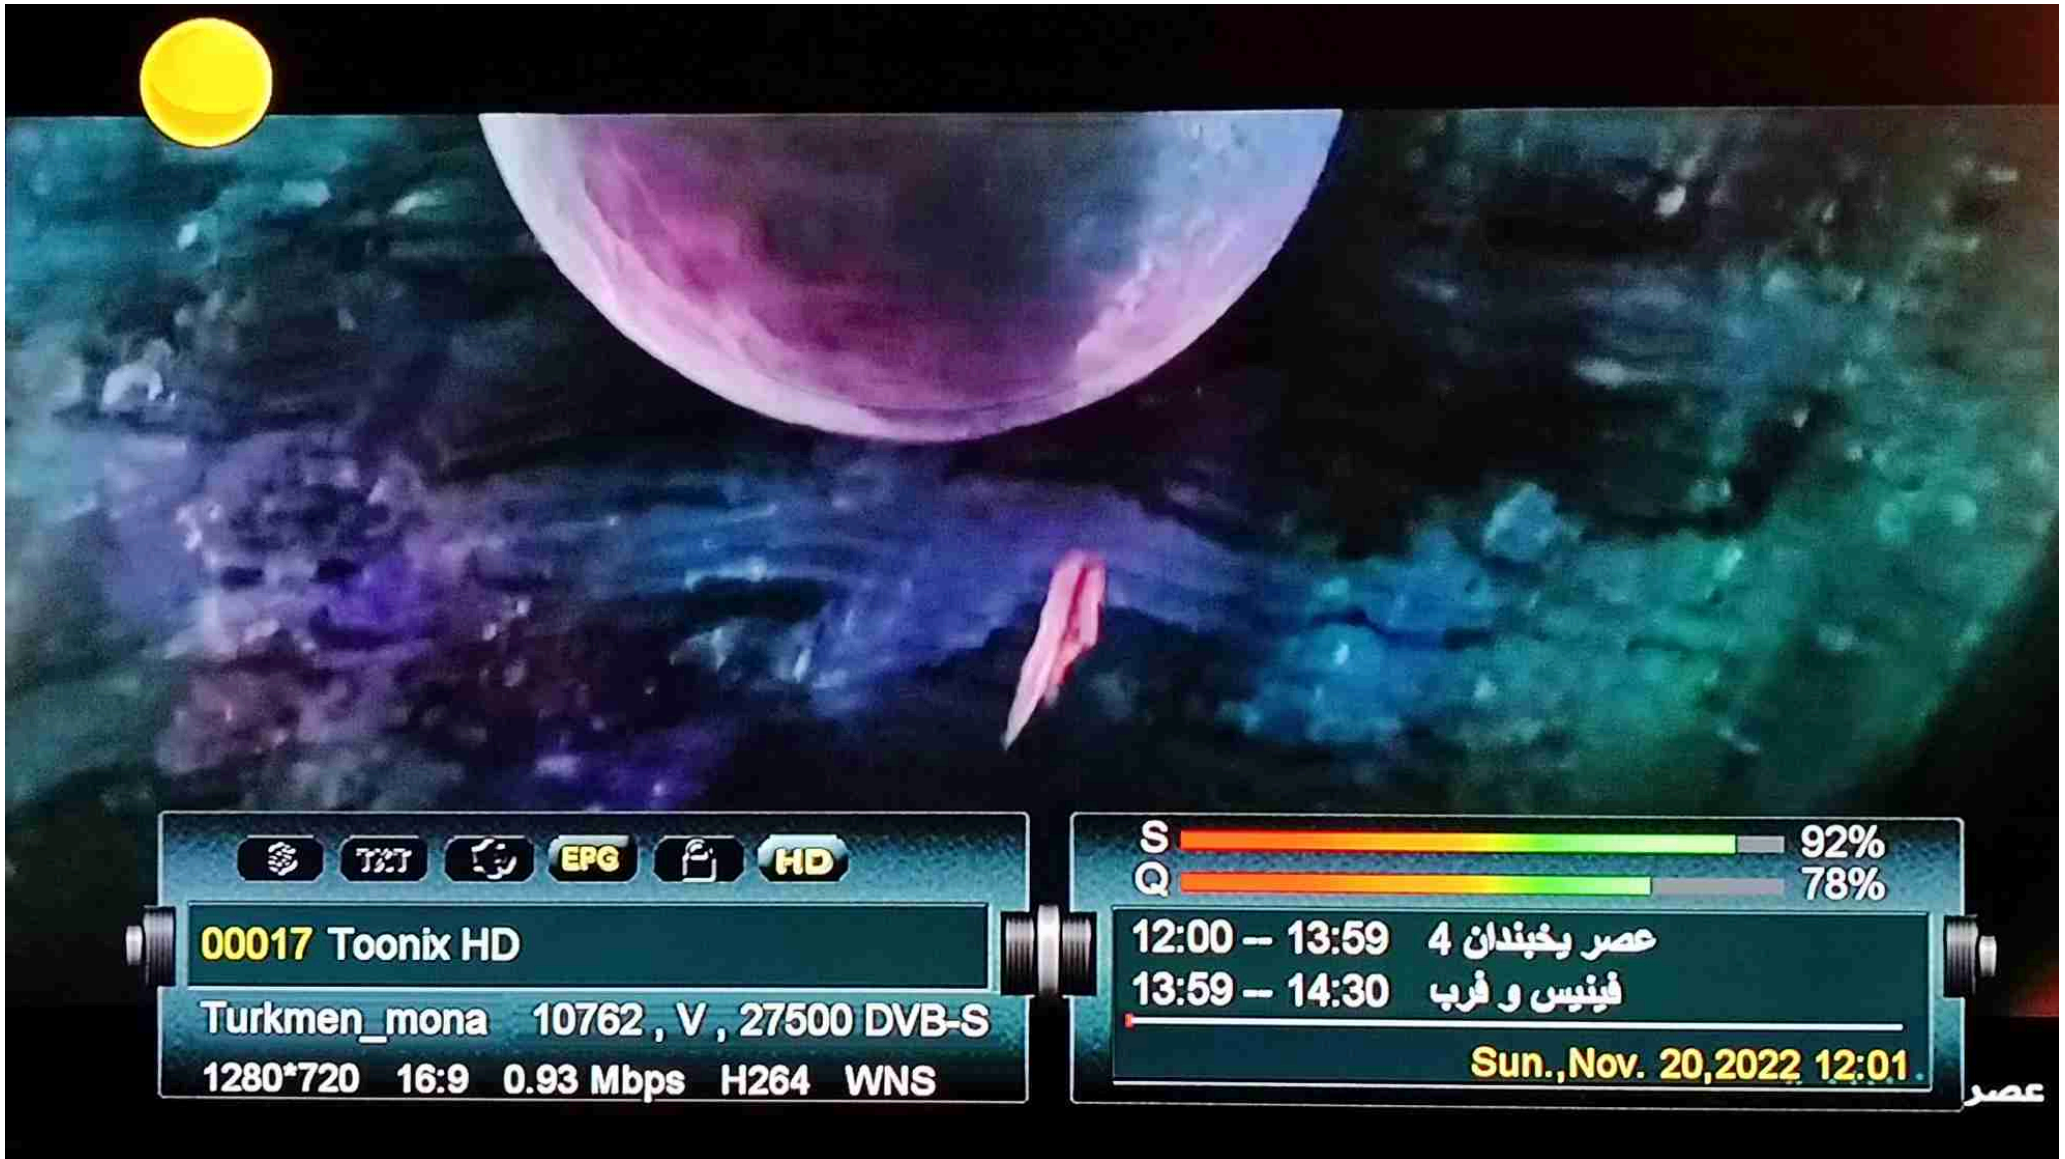

Icons for channel selection, text, EPG, and HD.

00017 Toonix HD

Turkmen_mona 10762, V, 27500 DVB-S
1280*720 16:9 0.93 Mbps H264 WNS

S 92%
Q 78%

12:00 – 13:59 عصر یخبندان
13:59 – 14:30 فینیس و فرپ

Sun., Nov. 20, 2022 12:01

عصر