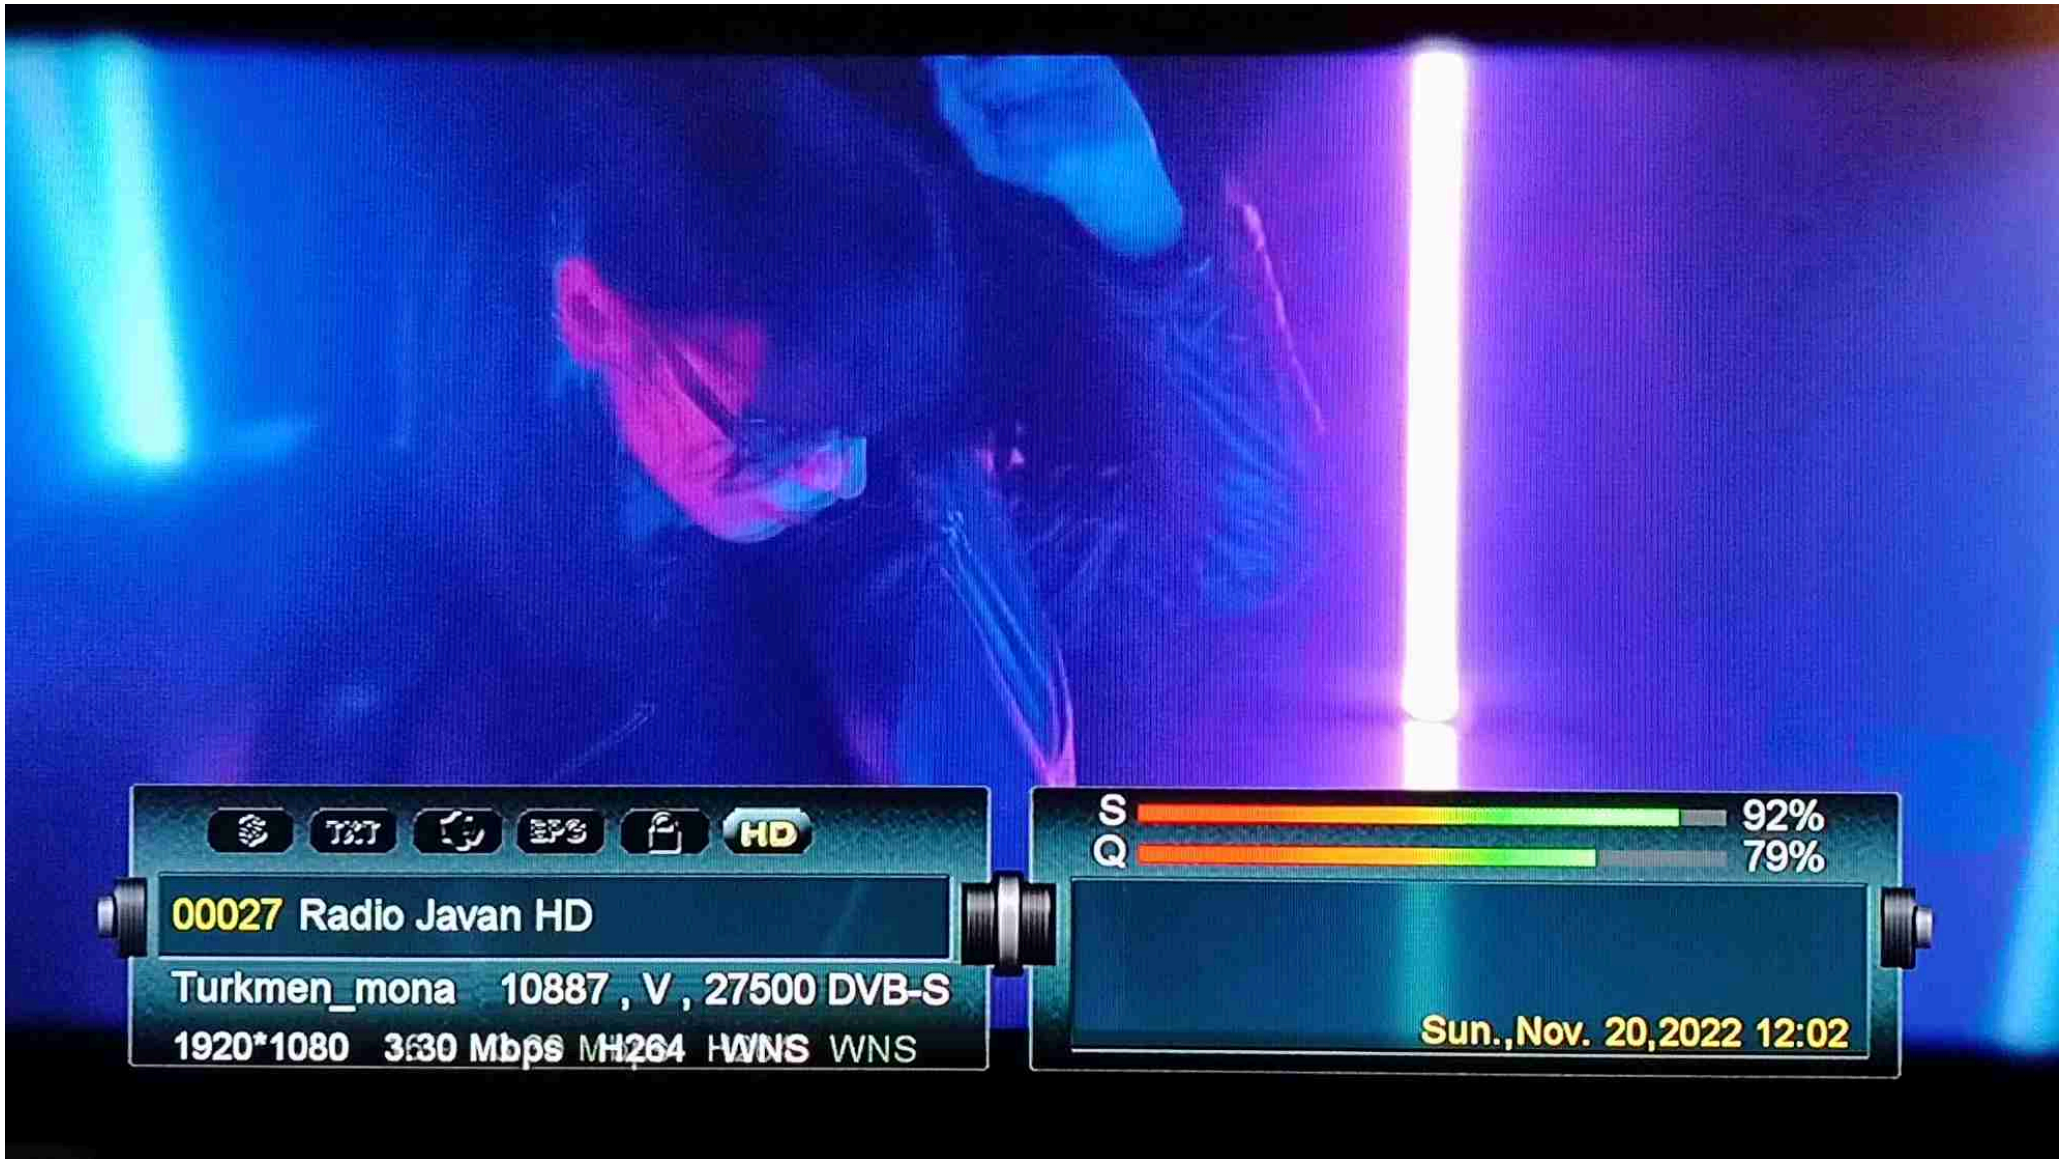

HD

00027 Radio Javan HD

Turkmen_mona 10887 , V , 27500 DVB-S

1920*1080 3630 Mbps H.264 HWNS WNS

S 92%
Q 79%

Sun., Nov. 20, 2022 12:02