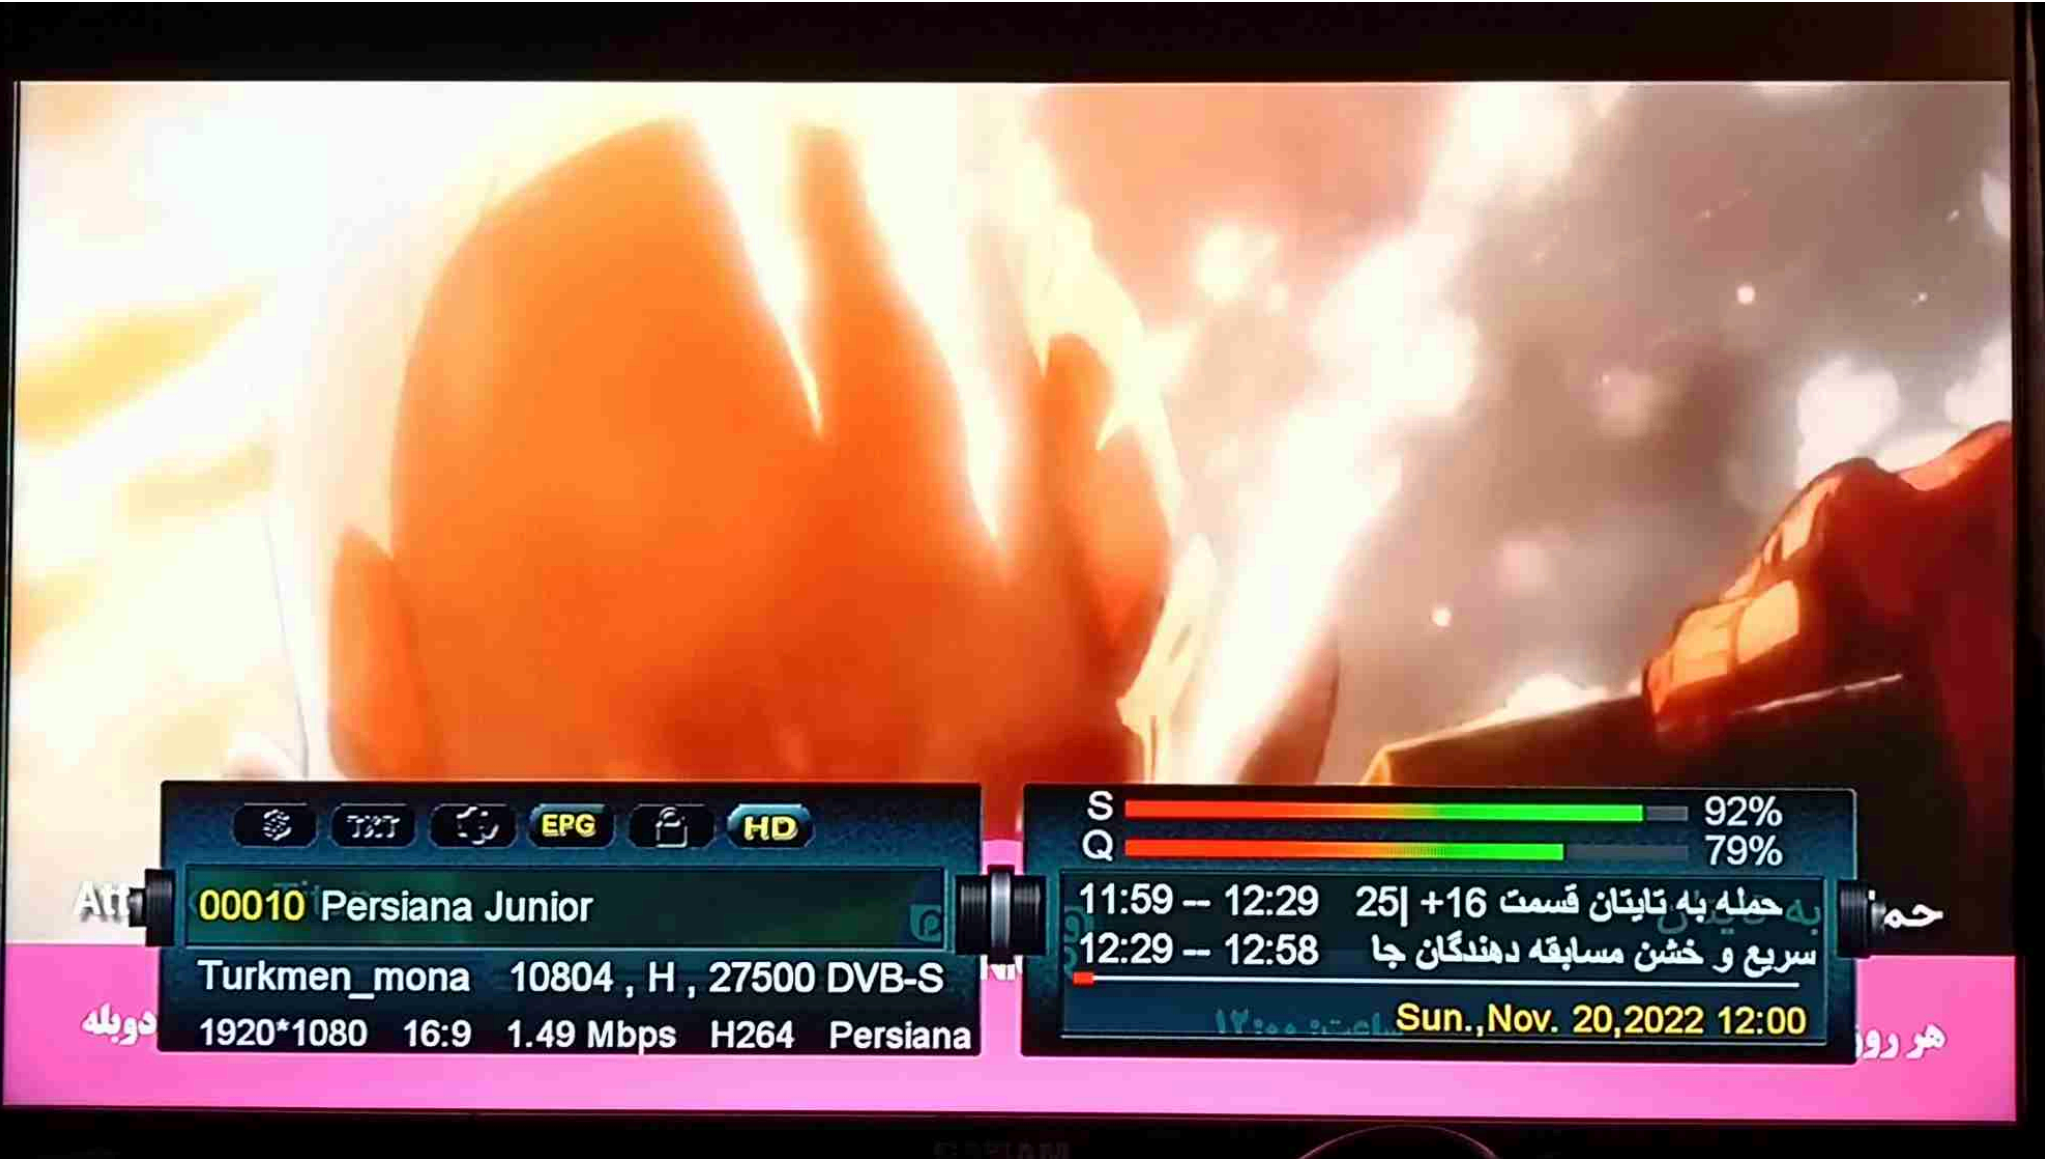

⊞ TXT ⊞ EPG ⊞ HD

Att

00010 Persiana Junior

Turkmen_mona 10804 , H , 27500 DVB-S

دوبله

1920*1080 16:9 1.49 Mbps H264 Persiana