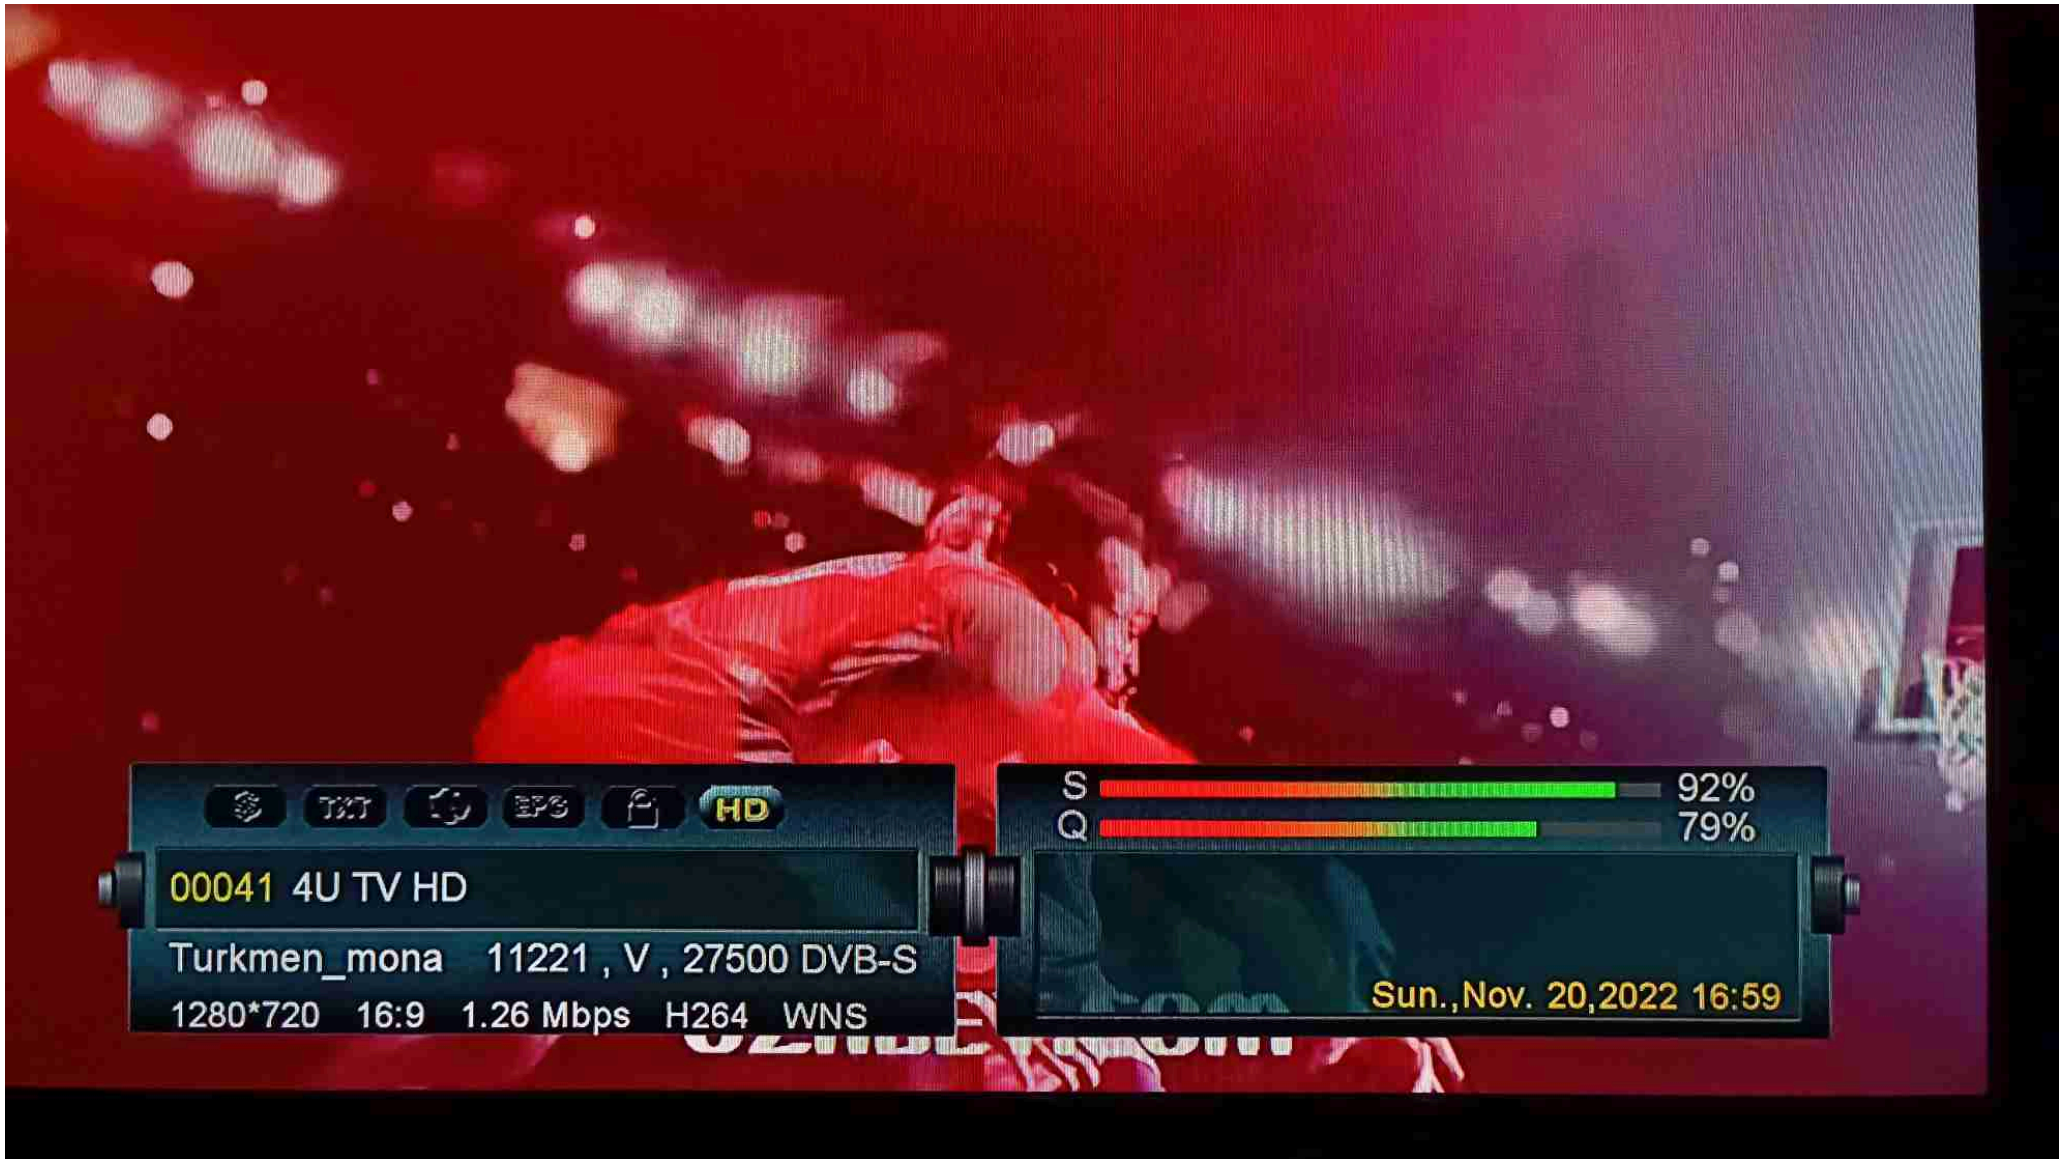

24/7 THE GREATEST BEER RUN EVER 2022 [R]

Ⓢ TXT Ⓜ EPS 🔒 HD

00040 247Box

Turkmen_mona 11221 , V , 27500 DVB-S

1920*1080 16:9 1.58 Mbps H264 WNS

S 92%
Q 79%

Sun., Nov. 20, 2022 16:59

📶 TXT 🔄 EPS 📄 HD