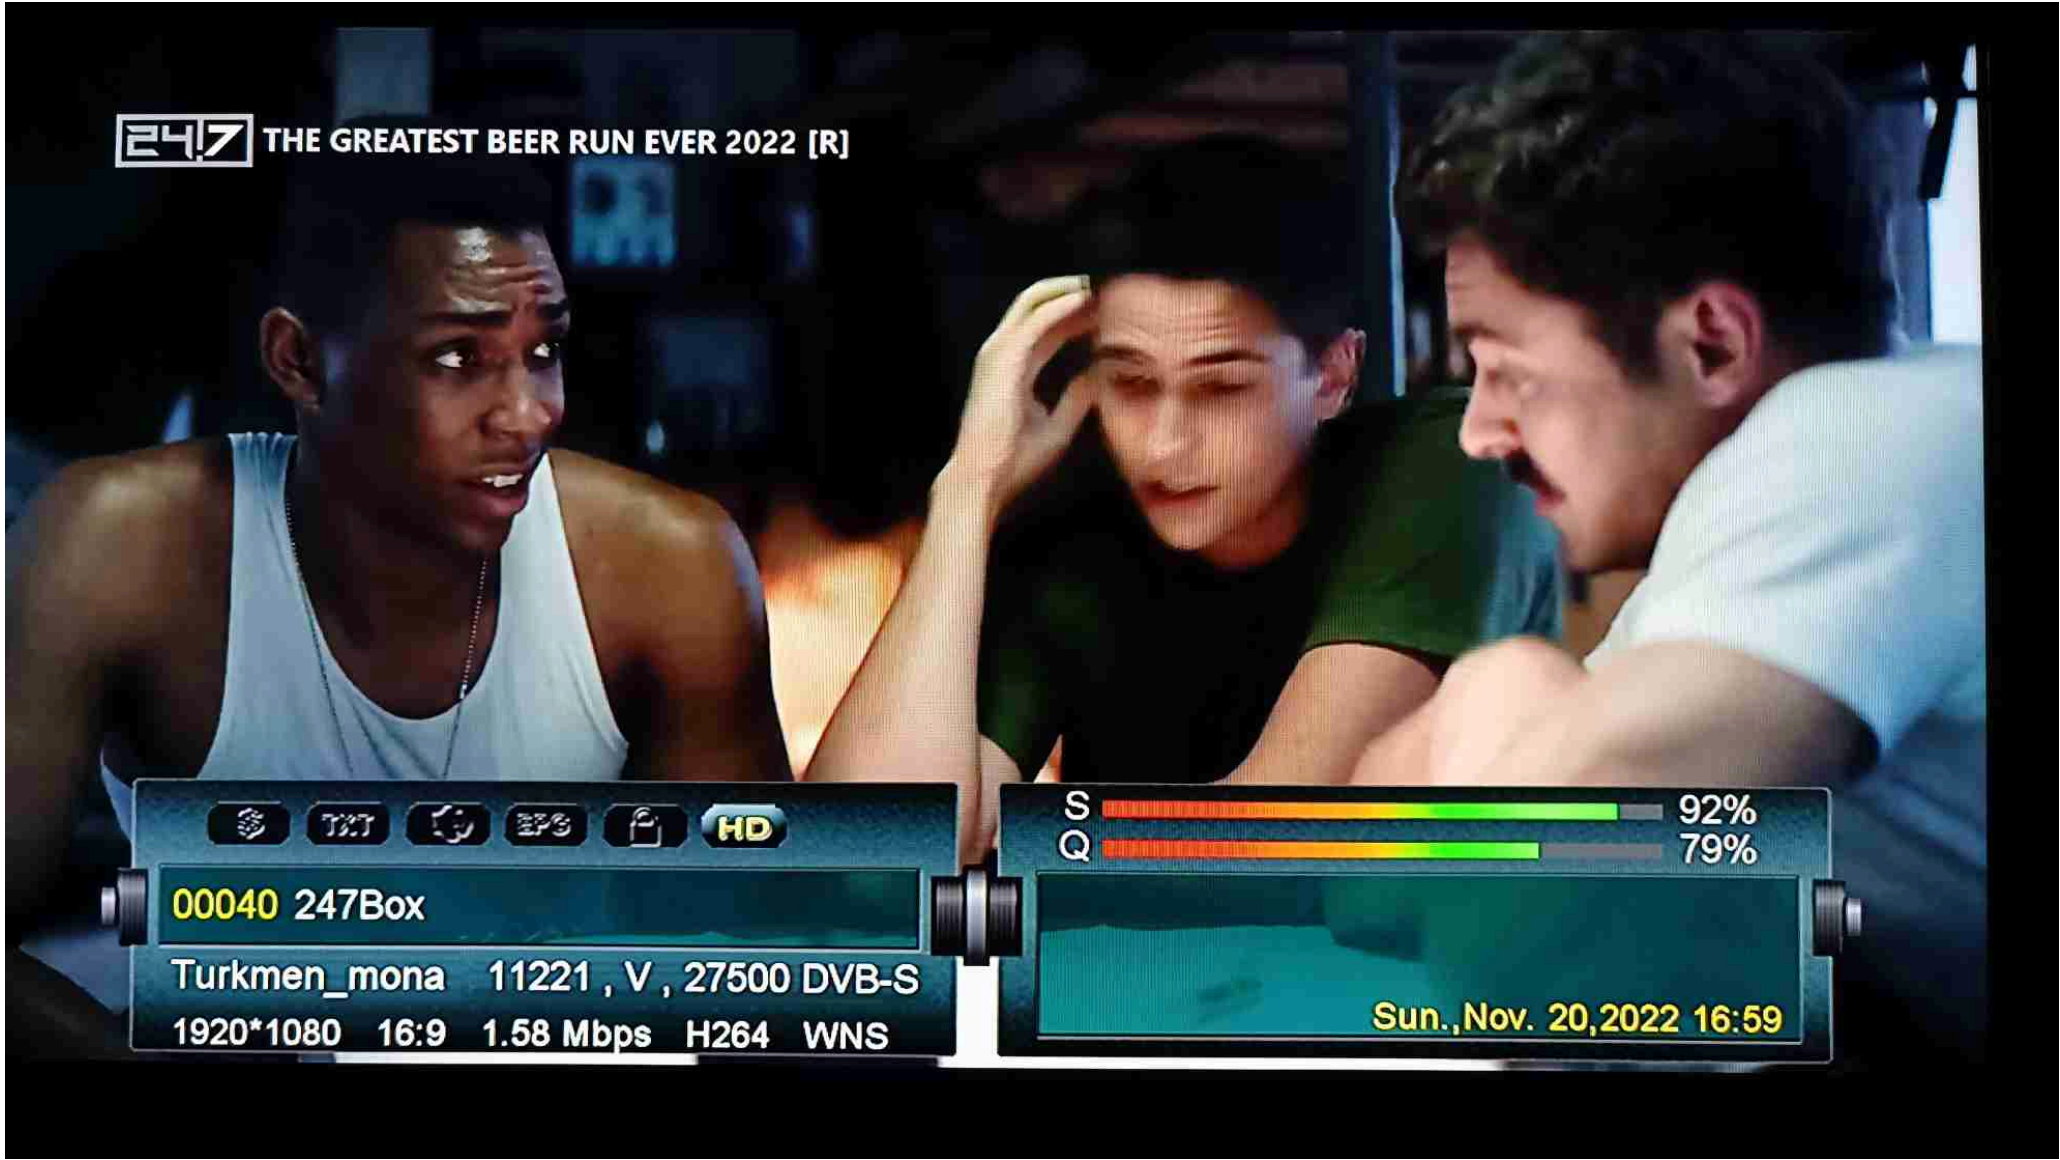

24/7 THE GREATEST BEER RUN EVER 2022 [R]

Ⓢ TXT Ⓜ EPS 🔒 HD

00040 247Box

Turkmen_mona 11221 , V , 27500 DVB-S

1920*1080 16:9 1.58 Mbps H264 WNS

S 92%
Q 79%

Sun., Nov. 20, 2022 16:59

📶 TXT 🔄 EPS 📄 HD