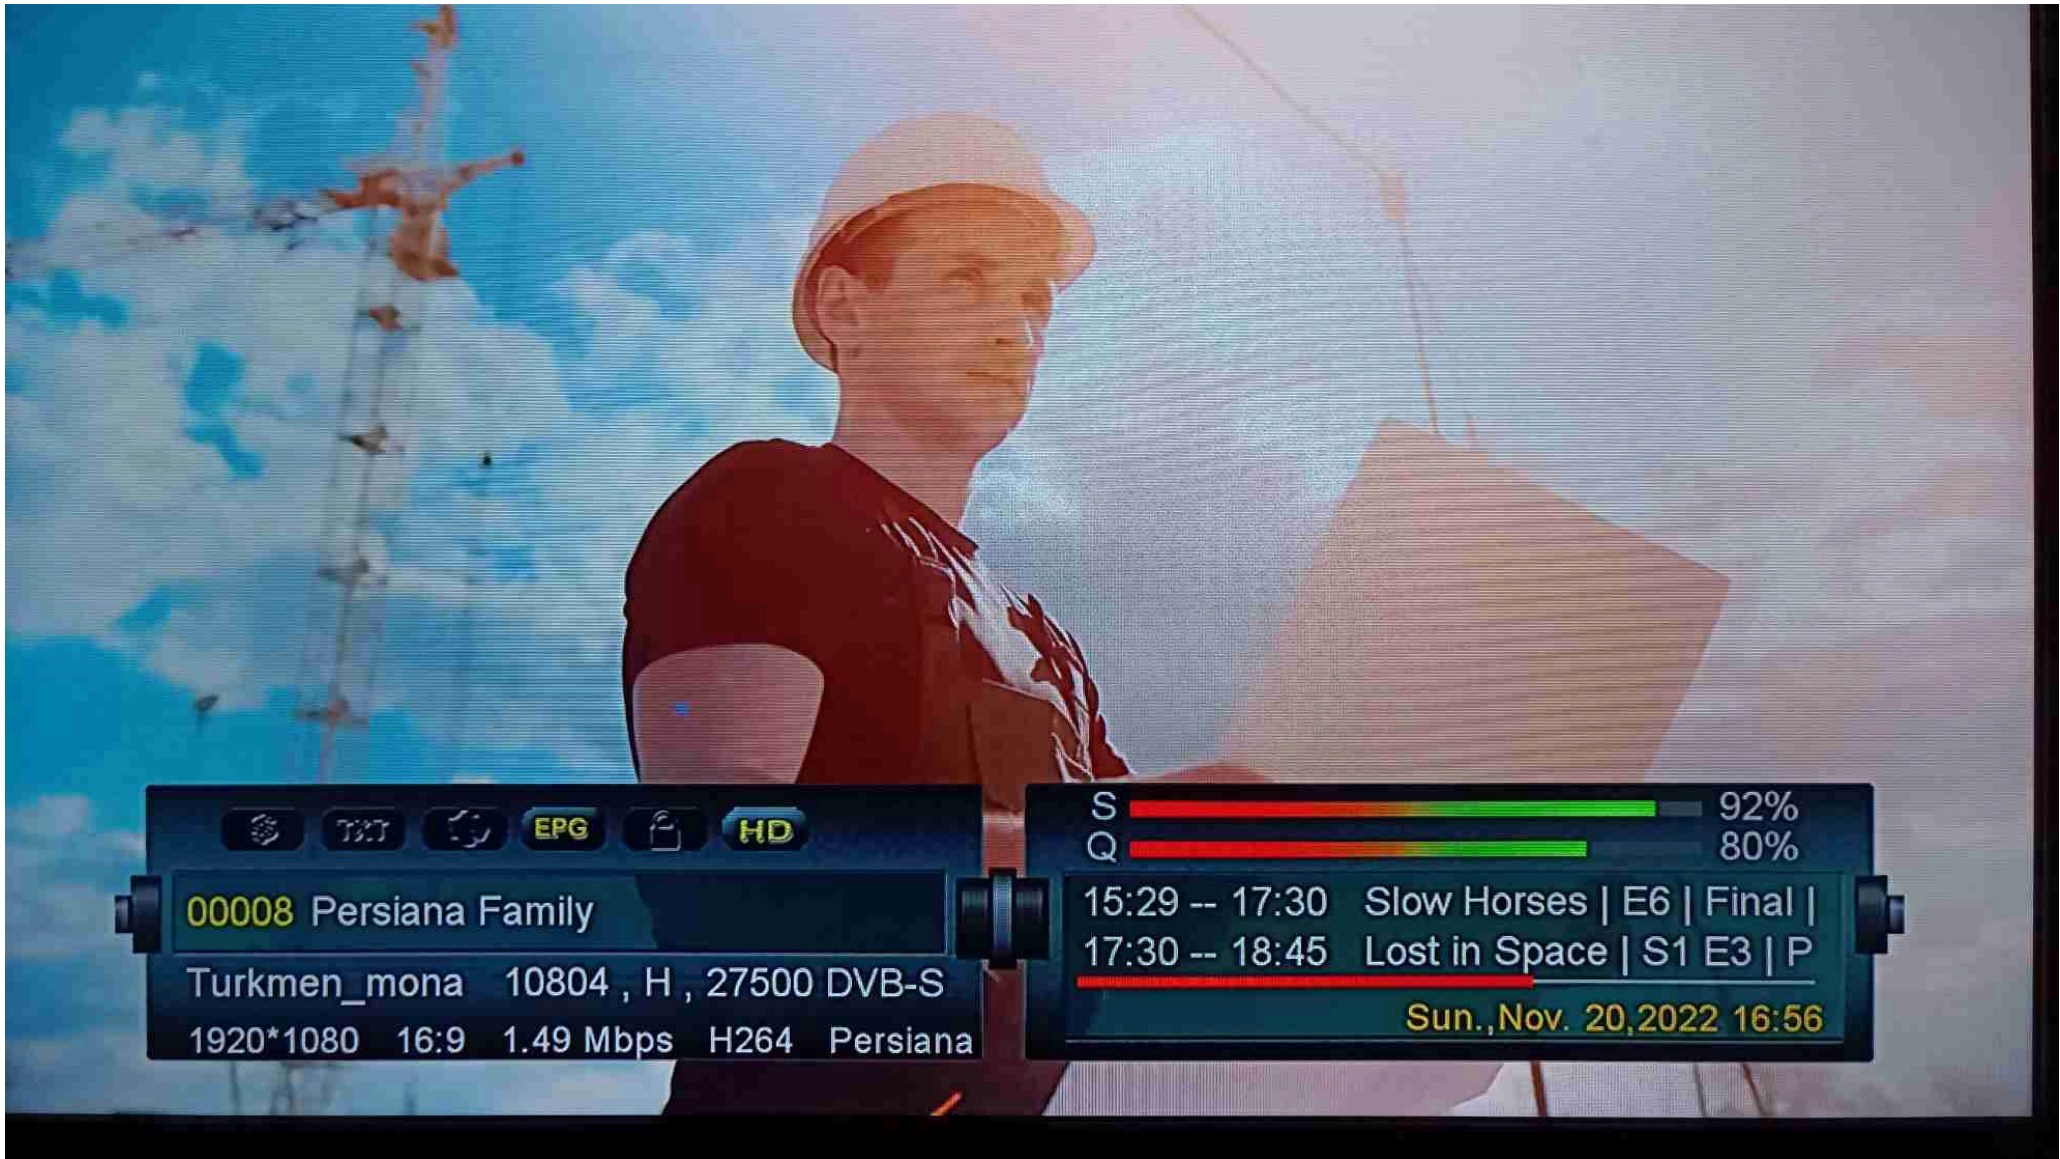

Ⓢ TXT 🔒 EPG 🔒 HD

00008 Persiana Family

Turkmen_mona 10804 , H , 27500 DVB-S
1920*1080 16:9 1.49 Mbps H264 Persiana

S 92%
Q 80%

15:29 -- 17:30 Slow Horses | E6 | Final |
17:30 -- 18:45 Lost in Space | S1 E3 | P

Sun., Nov. 20, 2022 16:56