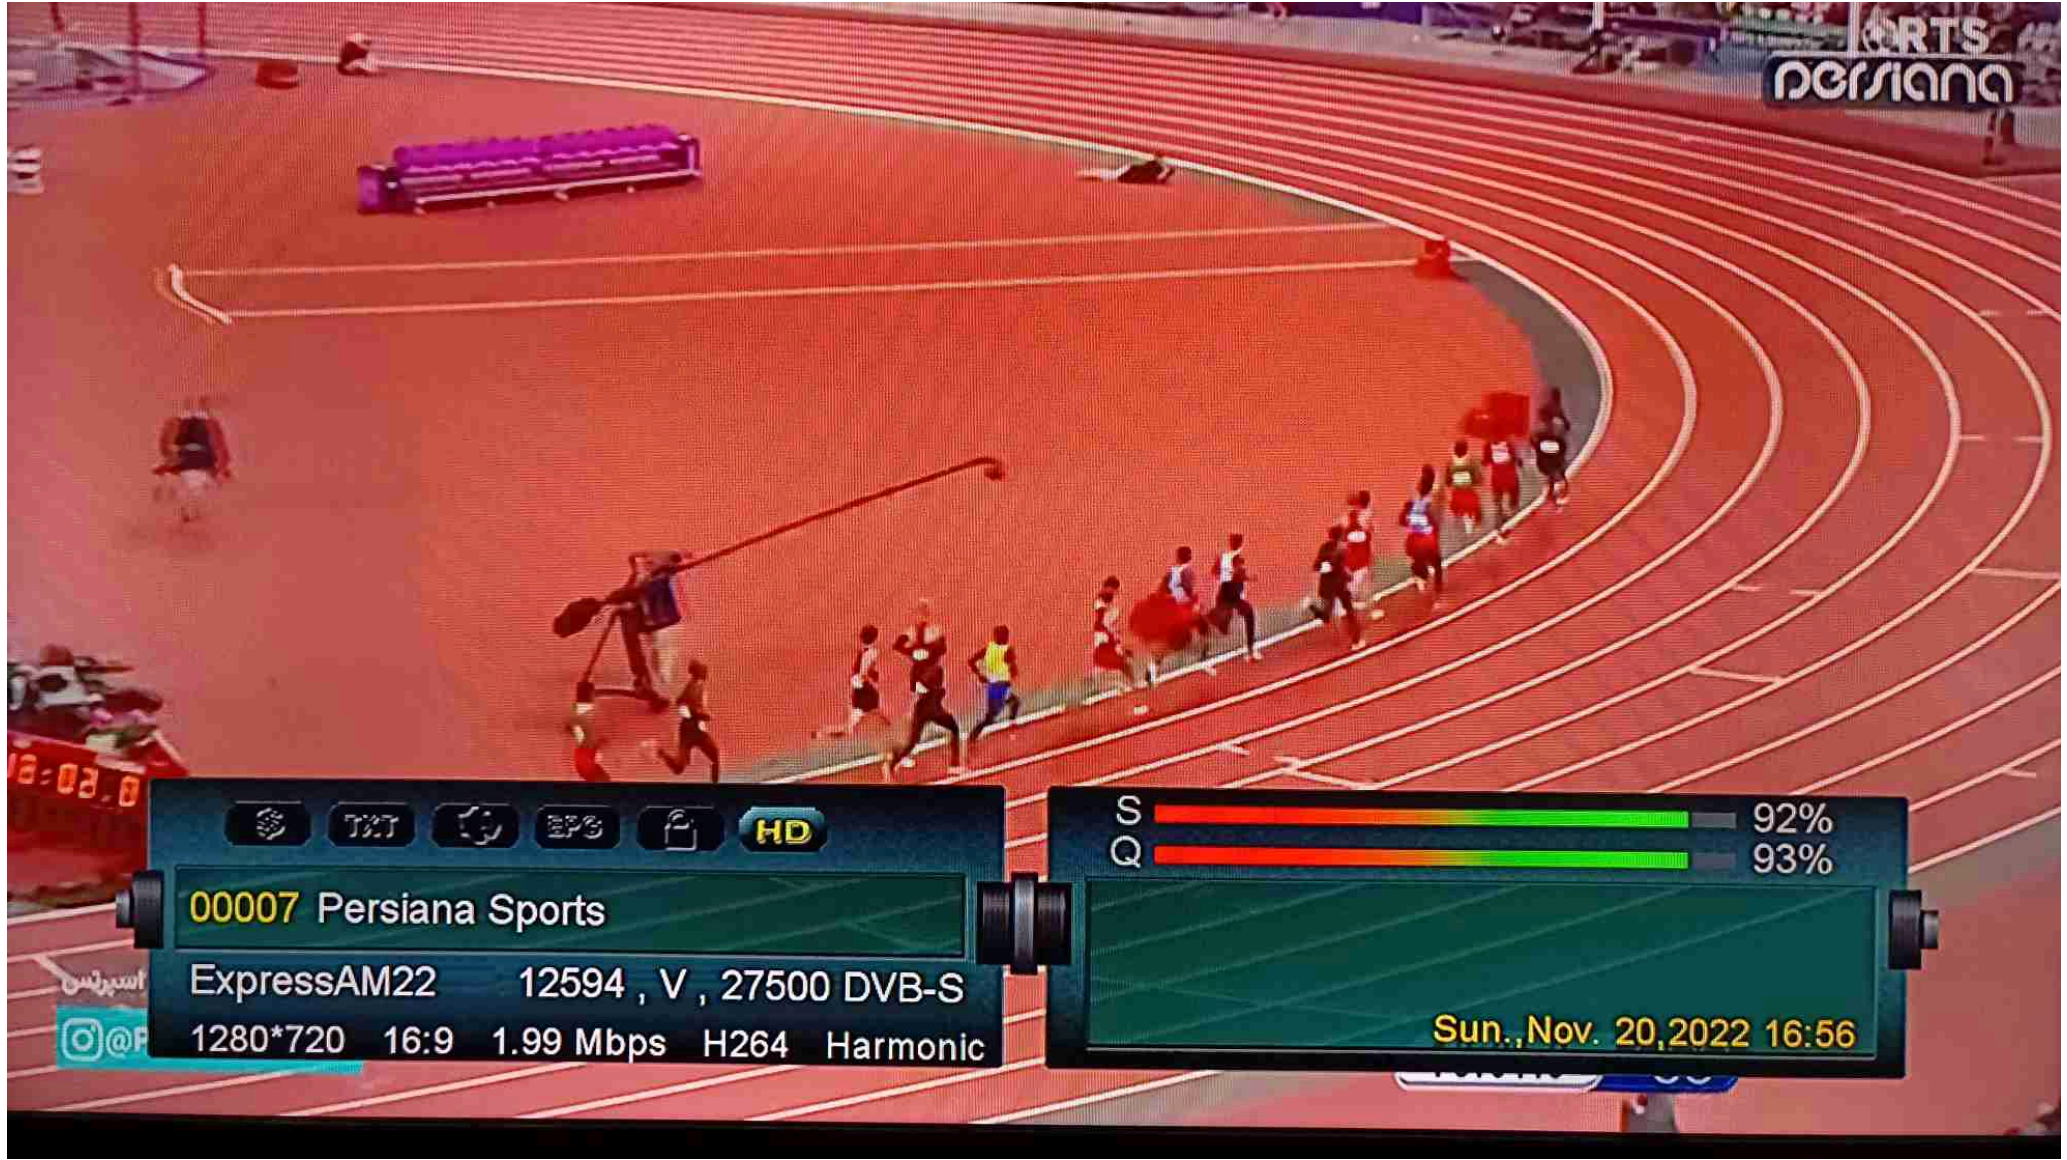

SPORTS
persiana

TXT EPG HD

00007 Persiana Sports

ExpressAM22 12594 , V , 27500 DVB-S

1280*720 16:9 1.99 Mbps H264 Harmonic

S 92%
Q 93%

Sun., Nov. 20, 2022 16:56